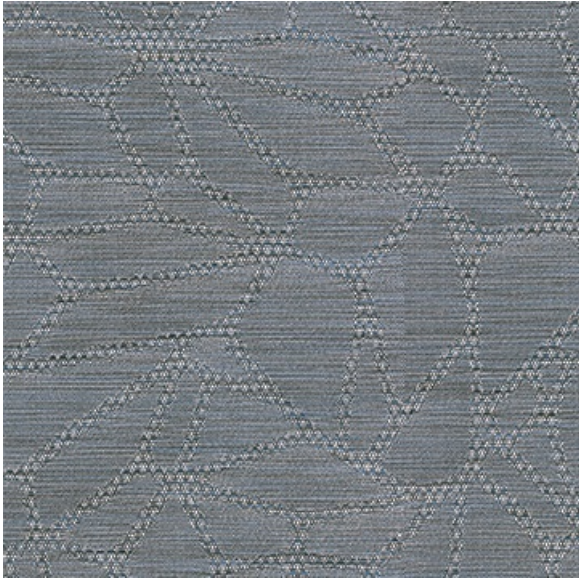

Shattered Storm