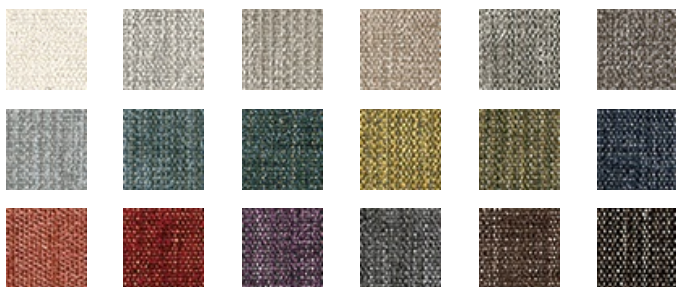

Available Colors

800.999.0400 | INTERIORS.STANDARDTEXTILE.COM

© 2022 Standard Textile Co., Inc. All Rights Reserved.

Pattern	CAMBRIDGE
Color	COLA
Data Number	SD015318
Environments	Healthcare Hospitality
Application	Top of Bed Upholstery - Performance
Content	100% POLYESTER
Flammability	Passes CAL117-75 & NFPA260
Abrasion	100,000 Double Rubs Results above 100,000 double rubs have not been shown to be a reliable indicator of increased lifespan.
Width	54.00 inches
Orientation	Pattern Runs Up Roll
Repeat	V: 1.00 inches H: 1.00 inches
ACT Certification	

STANDARD
TEXTILE est. 1940