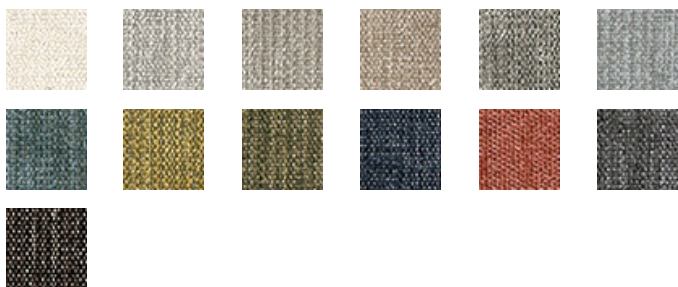

Available Colors

800.999.0400 | INTERIORS.STANDARDTEXTILE.COM

© 2024 Standard Textile Co., Inc. All Rights Reserved.

Pattern	CAMBRIDGE
Color	GRAPHITE
Data Number	SD015316
Environments	Healthcare Hospitality
Application	Top of Bed Upholstery Upholstery - Performance
Content	POLYESTER
Flammability	CAL 117
Abrasion	100,000 Double Rubs Results above 100,000 double rubs have not been shown to be a reliable indicator of increased lifespan.
Width	54.00 inches
Orientation	Pattern Runs Up Roll
Repeat	V: 1.00 inches H: 1.00 inches
ACT Certification	

STANDARD
TEXTILE est. 1940