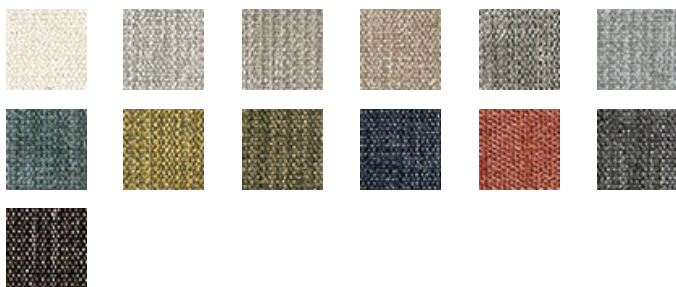

Available Colors

800.999.0400 | INTERIORS.STANDARDTEXTILE.COM

© 2025 Standard Textile Co., Inc. All Rights Reserved.

Pattern	CAMBRIDGE
Color	GRAPHITE
Data Number	SD015316
Environments	Healthcare Hospitality
Application	Top of Bed Upholstery Upholstery - Performance
Content	POLYESTER
Flammability	CAL 117
Abrasion	100,000 Double Rubs Results above 100,000 double rubs have not been shown to be a reliable indicator of increased lifespan.
Width	54.00 inches
Orientation	Pattern Runs Up Roll
Repeat	V: 1.00 inches H: 1.00 inches
ACT Certification	

STANDARD
TEXTILE est. 1940