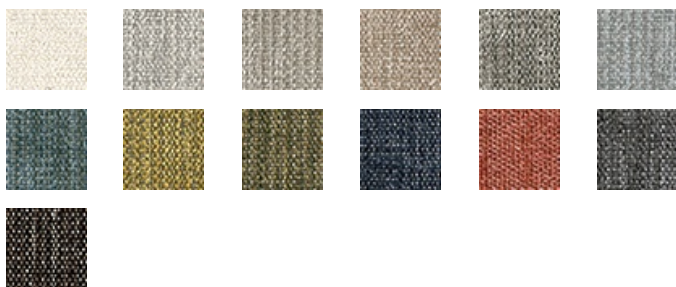

Available Colors

800.999.0400 | INTERIORS.STANDARDTEXTILE.COM

© 2025 Standard Textile Co., Inc. All Rights Reserved.

Pattern	CAMBRIDGE
Color	PTERODACTYL
Data Number	SD015311
Environments	Healthcare Hospitality
Application	Top of Bed Upholstery Upholstery - Performance
Content	POLYESTER
Flammability	CAL 117
Abrasion	100,000 Double Rubs Results above 100,000 double rubs have not been shown to be a reliable indicator of increased lifespan.
Width	54.00 inches
Orientation	Pattern Runs Up Roll
Repeat	V: 1.00 inches H: 1.00 inches
ACT Certification	

STANDARD
TEXTILE est. 1940