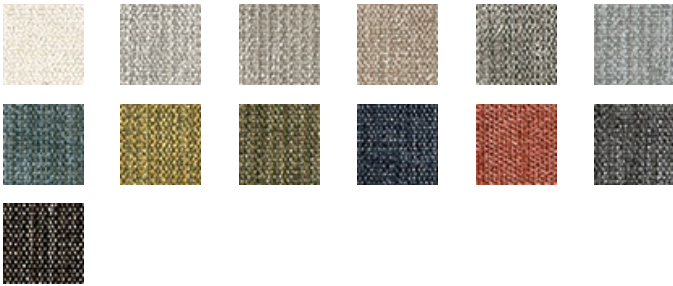

CAMBRIDGE MILLET

Available Colors

Disclaimer: We have made an effort to provide fabric images that closely represent the fabric colors. However, due to all the possible variants --light source, monitor quality, etc. -- we can not guarantee that the fabric images accurately represent the true fabric colors. Please take this into consideration if you are trying to color match materials.

800.999.0400 | INTERIORS.STANDARDTEXTILE.COM

© 2024 Standard Textile Co., Inc. All Rights Reserved.

Pattern	CAMBRIDGE
Color	MILLET
Data Number	SD015304
Environments	Healthcare Hospitality
Application	Top of Bed Upholstery Upholstery - Performance
Content	POLYESTER
Flammability	CAL 117
Abrasion	100,000 Double Rubs Results above 100,000 double rubs have not been shown to be a reliable indicator of increased lifespan.
Width	54.00 inches
Orientation	Pattern Runs Up Roll
Repeat	V: 1.00 inches H: 1.00 inches
ACT Certification	