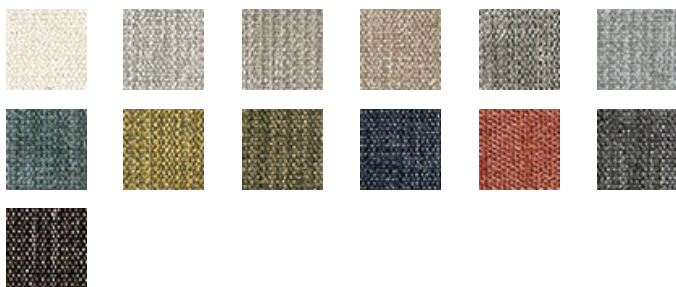

CAMBRIDGE MILLET

Available Colors

Disclaimer: We have made an effort to provide fabric images that closely represent the fabric colors. However, due to all the possible variants --light source, monitor quality, etc. -- we can not guarantee that the fabric images accurately represent the true fabric colors. Please take this into consideration if you are trying to color match materials.

800.999.0400 | INTERIORS.STANDARDTEXTILE.COM

© 2024 Standard Textile Co., Inc. All Rights Reserved.

Pattern	CAMBRIDGE
Color	MILLET
Data Number	SD015304
Environments	Healthcare Hospitality
Application	Top of Bed Upholstery Upholstery - Performance
Content	POLYESTER
Flammability	CAL 117
Abrasion	100,000 Double Rubs Results above 100,000 double rubs have not been shown to be a reliable indicator of increased lifespan.
Width	54.00 inches
Orientation	Pattern Runs Up Roll
Repeat	V: 1.00 inches H: 1.00 inches
ACT Certification	