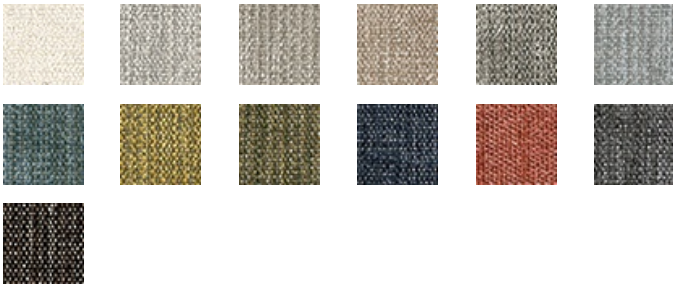

CAMBRIDGE MILLET

Available Colors

Disclaimer: We have made an effort to provide fabric images that closely represent the fabric colors. However, due to all the possible variants --light source, monitor quality, etc. -- we can not guarantee that the fabric images accurately represent the true fabric colors. Please take this into consideration if you are trying to color match materials.

800.999.0400 | INTERIORS.STANDARDTEXTILE.COM

© 2025 Standard Textile Co., Inc. All Rights Reserved.

Pattern	CAMBRIDGE
Color	MILLET
Data Number	SD015304
Environments	Healthcare Hospitality
Application	Top of Bed Upholstery Upholstery - Performance
Content	POLYESTER
Flammability	CAL 117
Abrasion	100,000 Double Rubs Results above 100,000 double rubs have not been shown to be a reliable indicator of increased lifespan.
Width	54.00 inches
Orientation	Pattern Runs Up Roll
Repeat	V: 1.00 inches H: 1.00 inches
ACT Certification	