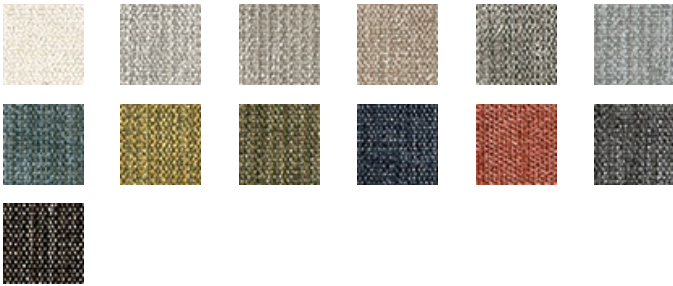

CAMBRIDGE LIMESTONE

Available Colors

Disclaimer: We have made an effort to provide fabric images that closely represent the fabric colors. However, due to all the possible variants --light source, monitor quality, etc. -- we can not guarantee that the fabric images accurately represent the true fabric colors. Please take this into consideration if you are trying to color match materials.

800.999.0400 | INTERIORS.STANDARDTEXTILE.COM

© 2024 Standard Textile Co., Inc. All Rights Reserved.

Pattern	CAMBRIDGE
Color	LIMESTONE
Data Number	SD015303
Environments	Healthcare Hospitality
Application	Top of Bed Upholstery Upholstery - Performance
Content	POLYESTER
Flammability	CAL 117
Abrasion	100,000 Double Rubs Results above 100,000 double rubs have not been shown to be a reliable indicator of increased lifespan.
Width	54.00 inches
Orientation	Pattern Runs Up Roll
Repeat	V: 1.00 inches H: 1.00 inches
ACT Certification	