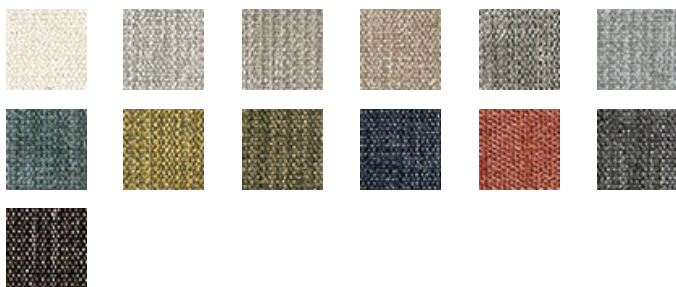

# CAMBRIDGE LIMESTONE

## Available Colors

Disclaimer: We have made an effort to provide fabric images that closely represent the fabric colors. However, due to all the possible variants --light source, monitor quality, etc. -- we can not guarantee that the fabric images accurately represent the true fabric colors. Please take this into consideration if you are trying to color match materials.

800.999.0400 | INTERIORS.STANDARDTEXTILE.COM

© 2025 Standard Textile Co., Inc. All Rights Reserved.

Pattern	CAMBRIDGE
Color	LIMESTONE
Data Number	SD015303
Environments	Healthcare Hospitality
Application	Top of Bed Upholstery Upholstery - Performance
Content	POLYESTER
Flammability	CAL 117
Abrasion	100,000 Double Rubs Results above 100,000 double rubs have not been shown to be a reliable indicator of increased lifespan.
Width	54.00 inches
Orientation	Pattern Runs Up Roll
Repeat	V: 1.00 inches H: 1.00 inches
ACT Certification	