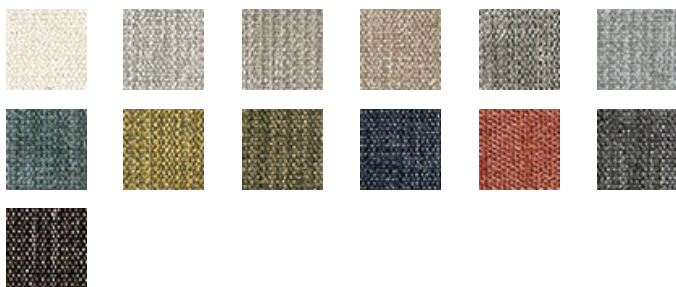

CAMBRIDGE SPIRIT

Available Colors

Disclaimer: We have made an effort to provide fabric images that closely represent the fabric colors. However, due to all the possible variants --light source, monitor quality, etc. -- we can not guarantee that the fabric images accurately represent the true fabric colors. Please take this into consideration if you are trying to color match materials.

800.999.0400 | INTERIORS.STANDARDTEXTILE.COM

© 2025 Standard Textile Co., Inc. All Rights Reserved.

Pattern	CAMBRIDGE
Color	SPIRIT
Data Number	SD015302
Environments	Healthcare Hospitality
Application	Top of Bed Upholstery Upholstery - Performance
Content	POLYESTER
Flammability	CAL 117
Abrasion	100,000 Double Rubs Results above 100,000 double rubs have not been shown to be a reliable indicator of increased lifespan.
Width	54.00 inches
Orientation	Pattern Runs Up Roll
Repeat	V: 1.00 inches H: 1.00 inches
ACT Certification	