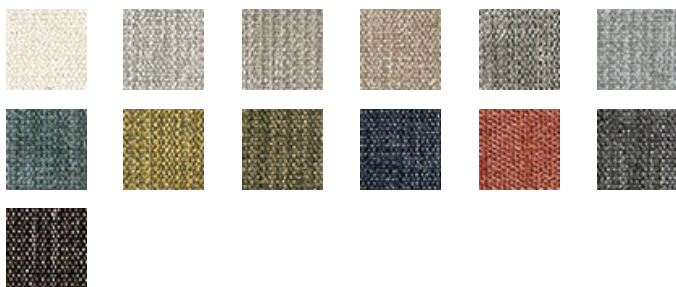

Available Colors

Disclaimer: We have made an effort to provide fabric images that closely represent the fabric colors. However, due to all the possible variants --light source, monitor quality, etc. -- we can not guarantee that the fabric images accurately represent the true fabric colors. Please take this into consideration if you are trying to color match materials.

800.999.0400 | INTERIORS.STANDARDTEXTILE.COM

© 2025 Standard Textile Co., Inc. All Rights Reserved.

Pattern	CAMBRIDGE
Color	SPIRIT
Data Number	SD015302
Environments	Healthcare Hospitality
Application	Top of Bed Upholstery Upholstery - Performance
Content	POLYESTER
Flammability	CAL 117
Abrasion	100,000 Double Rubs Results above 100,000 double rubs have not been shown to be a reliable indicator of increased lifespan.
Width	54.00 inches
Orientation	Pattern Runs Up Roll
Repeat	V: 1.00 inches H: 1.00 inches
ACT Certification	

STANDARD
TEXTILE est. 1940