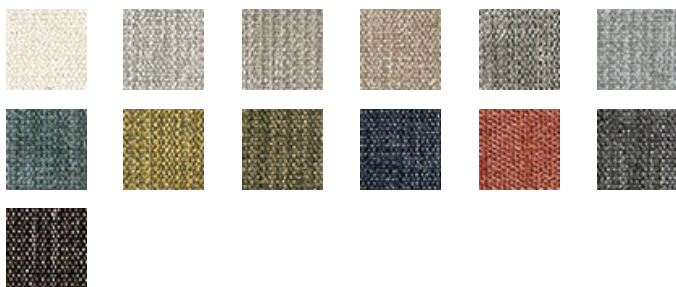

Available Colors

800.999.0400 | INTERIORS.STANDARDTEXTILE.COM

© 2025 Standard Textile Co., Inc. All Rights Reserved.

Pattern	CAMBRIDGE
Color	PEARL
Data Number	SD015301
Environments	Healthcare Hospitality
Application	Top of Bed Upholstery Upholstery - Performance
Content	POLYESTER
Flammability	CAL 117
Abrasion	100,000 Double Rubs Results above 100,000 double rubs have not been shown to be a reliable indicator of increased lifespan.
Width	54.00 inches
Orientation	Pattern Runs Up Roll
Repeat	V: 1.00 inches H: 1.00 inches
ACT Certification	

STANDARD
TEXTILE est. 1940