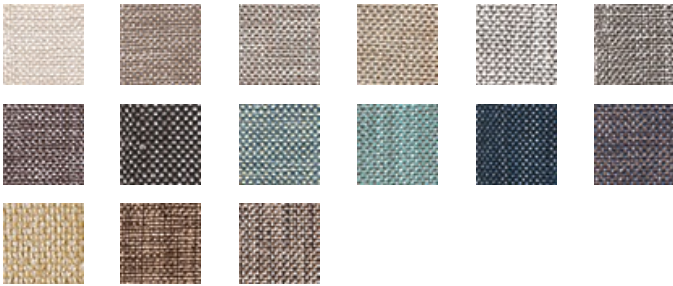

PIVOT CHAMELEON

Available Colors

Disclaimer: We have made an effort to provide fabric images that closely represent the fabric colors. However, due to all the possible variants --light source, monitor quality, etc. -- we can not guarantee that the fabric images accurately represent the true fabric colors. Please take this into consideration if you are trying to color match materials.

800.999.0400 | INTERIORS.STANDARDTEXTILE.COM

© 2025 Standard Textile Co., Inc. All Rights Reserved.

Pattern	PIVOT
Color	CHAMELEON
Data Number	SD014904
Environments	Healthcare Hospitality
Application	Cornice Board Drapery Top of Bed
Content	POLYESTER
Flammability	NFPA 701 - Method 1
Abrasion	N/A
Width	54.00 inches
Orientation	Pattern Runs Up Roll
Repeat	V: 1.00 inches H: 1.00 inches
ACT Certification	