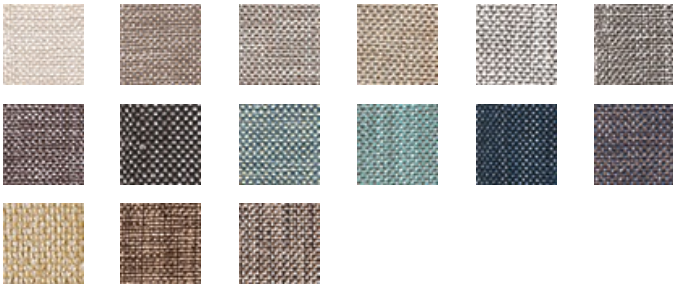

PIVOT CHAMELEON

Available Colors

Disclaimer: We have made an effort to provide fabric images that closely represent the fabric colors. However, due to all the possible variants --light source, monitor quality, etc. -- we can not guarantee that the fabric images accurately represent the true fabric colors. Please take this into consideration if you are trying to color match materials.

800.999.0400 | INTERIORS.STANDARDTEXTILE.COM

© 2026 Standard Textile Co., Inc. All Rights Reserved.

Pattern	PIVOT
Color	CHAMELEON
Data Number	SD014904
Environments	Healthcare Hospitality
Application	Cornice Board Drapery Top of Bed
Content	POLYESTER
Flammability	NFPA 701 - Method 1
Abrasion	N/A
Width	54.00 inches
Orientation	Pattern Runs Up Roll
Repeat	V: 1.00 inches H: 1.00 inches
ACT Certification	