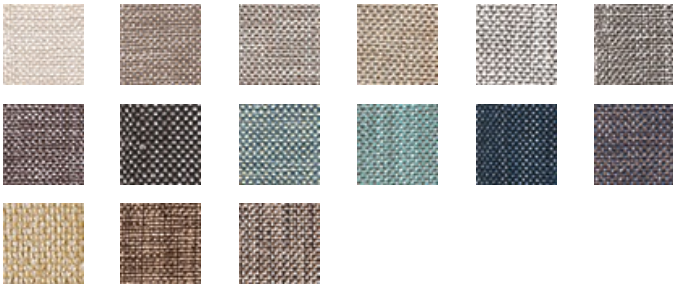

PIVOT CHAMELEON

Available Colors

Disclaimer: We have made an effort to provide fabric images that closely represent the fabric colors. However, due to all the possible variants --light source, monitor quality, etc. -- we can not guarantee that the fabric images accurately represent the true fabric colors. Please take this into consideration if you are trying to color match materials.

800.999.0400 | INTERIORS.STANDARDTEXTILE.COM

© 2026 Standard Textile Co., Inc. All Rights Reserved.

| | |
|-------------------|--|
| Pattern | PIVOT |
| Color | CHAMELEON |
| Data Number | SD014904 |
| Environments | Healthcare Hospitality |
| Application | Cornice Board Drapery Top of Bed |
| Content | POLYESTER |
| Flammability | NFPA 701 - Method 1 |
| Abrasion | N/A |
| Width | 54.00 inches |
| Orientation | Pattern Runs Up Roll |
| Repeat | V: 1.00 inches H: 1.00 inches |
| ACT Certification | |