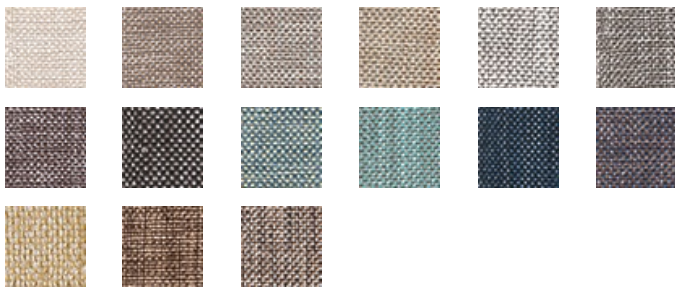

PIVOT GRAVEL

Available Colors

Disclaimer: We have made an effort to provide fabric images that closely represent the fabric colors. However, due to all the possible variants --light source, monitor quality, etc. -- we can not guarantee that the fabric images accurately represent the true fabric colors. Please take this into consideration if you are trying to color match materials.

800.999.0400 | INTERIORS.STANDARDTEXTILE.COM

© 2026 Standard Textile Co., Inc. All Rights Reserved.

Pattern	PIVOT
Color	GRAVEL
Data Number	SD014902
Environments	Healthcare Hospitality
Application	Cornice Board Drapery Top of Bed
Content	POLYESTER
Flammability	NFPA 701 - Method 1
Abrasion	N/A
Width	54.00 inches
Orientation	Pattern Runs Up Roll
Repeat	V: 1.00 inches H: 1.00 inches
ACT Certification	