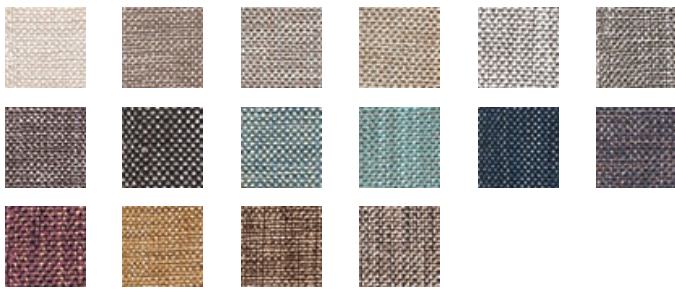

PIVOT GRAVEL

Available Colors

Disclaimer: We have made an effort to provide fabric images that closely represent the fabric colors. However, due to all the possible variants --light source, monitor quality, etc. -- we can not guarantee that the fabric images accurately represent the true fabric colors. Please take this into consideration if you are trying to color match materials.

800.999.0400 | INTERIORS.STANDARDTEXTILE.COM

© 2023 Standard Textile Co., Inc. All Rights Reserved.

Pattern	PIVOT
Color	GRAVEL
Data Number	SD014902
Environments	Healthcare Hospitality
Application	Drapery Top of Bed
Content	POLYESTER
Flammability	CBW APPROPRIATE CAL 260+
Abrasion	N/A
Width	54.00 inches
Orientation	Pattern Runs Up Roll
Repeat	V: 1.00 inches H: 1.00 inches
ACT Certification	