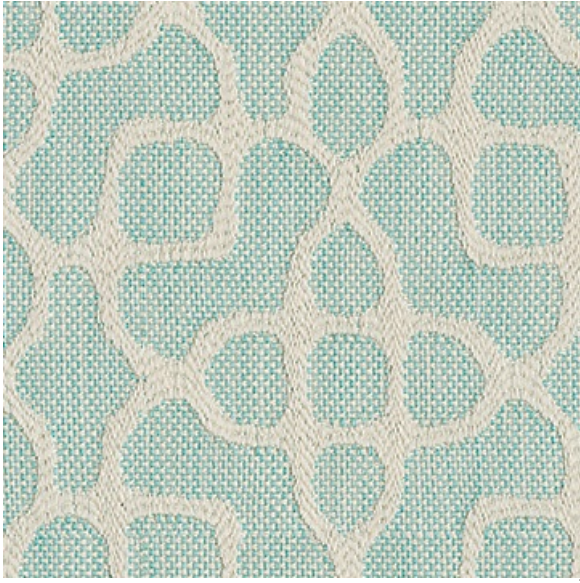

CASABLANCA

AQUA