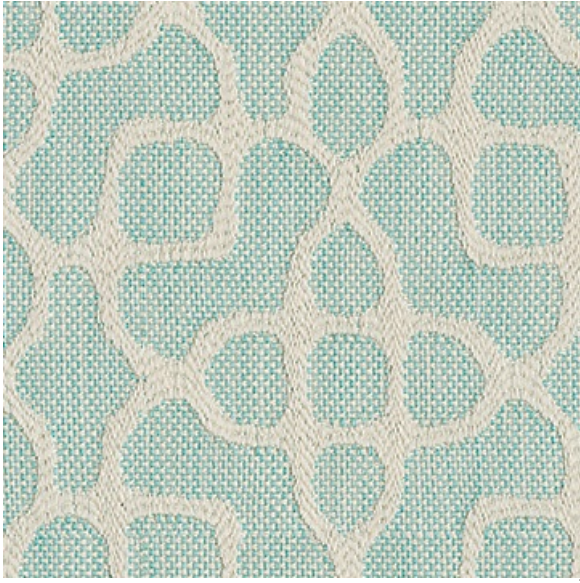

CASABLANCA AQUA

Available Colors

Disclaimer: We have made an effort to provide fabric images that closely represent the fabric colors. However, due to all the possible variants --light source, monitor quality, etc. -- we can not guarantee that the fabric images accurately represent the true fabric colors. Please take this into consideration if you are trying to color match materials.

800.999.0400 | INTERIORS.STANDARDTEXTILE.COM

© 2025 Standard Textile Co., Inc. All Rights Reserved.

Pattern	CASABLANCA
Color	AQUA
Data Number	SD014504
Environments	Healthcare Hospitality
Application	Top of Bed
Content	POLYESTER
Flammability	NOT FR
Abrasion	N/A
Width	54.00 inches
Orientation	Railroaded
Repeat	V: 6.00 inches H: 6.50 inches
ACT Certification	Not Available