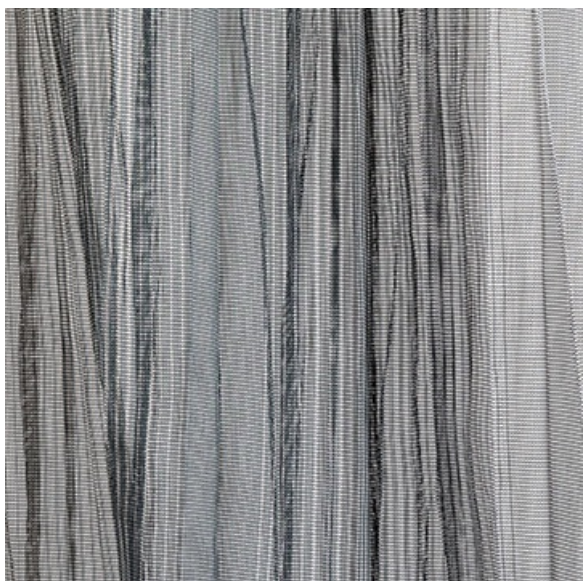

REFLEX STATIC

Available Colors

Disclaimer: We have made an effort to provide fabric images that closely represent the fabric colors. However, due to all the possible variants --light source, monitor quality, etc. -- we can not guarantee that the fabric images accurately represent the true fabric colors. Please take this into consideration if you are trying to color match materials.

800.999.0400 | INTERIORS.STANDARDTEXTILE.COM

© 2024 Standard Textile Co., Inc. All Rights Reserved.

| | |
|-------------------|--|
| Pattern | REFLEX |
| Color | STATIC |
| Data Number | SD013806 |
| Environments | Healthcare Hospitality |
| Application | Drapery Sheer |
| Content | POLYESTER |
| Flammability | NFPA 701 - Method 1 |
| Abrasion | N/A |
| Width | 124.00 inches |
| Orientation | Railroaded |
| Repeat | V: 1.00 inches H: 1.00 inches |
| ACT Certification |  |