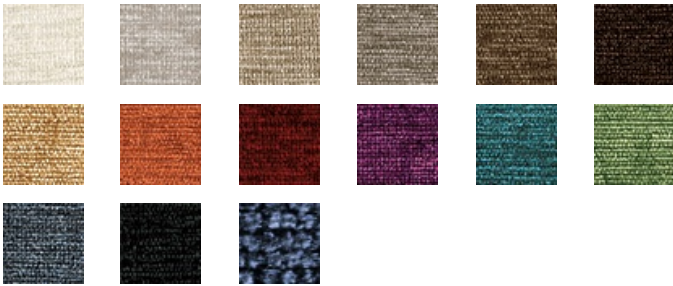

Jewel

Smokey Quartz

Available Colors

Disclaimer: We have made an effort to provide fabric images that closely represent the fabric colors. However, due to all the possible variants --light source, monitor quality, etc. -- we can not guarantee that the fabric images accurately represent the true fabric colors. Please take this into consideration if you are trying to color match materials.

800.999.0400 | INTERIORS.STANDARDTEXTILE.COM

© 2022 Standard Textile Co., Inc. All Rights Reserved.

Pattern	Jewel
Color	Smokey Quartz
Data Number	SD011805
Environments	Healthcare Hospitality
Application	Drapery Top of Bed
Content	100% POLYESTER
Flammability	NFPA 701, NFPA 260,& CAL117
Abrasion	N/A
Width	110.00 inches
Orientation	Pattern Runs Up Roll
Repeat	V: 1.00 inches H: 1.00 inches
ACT Certification	