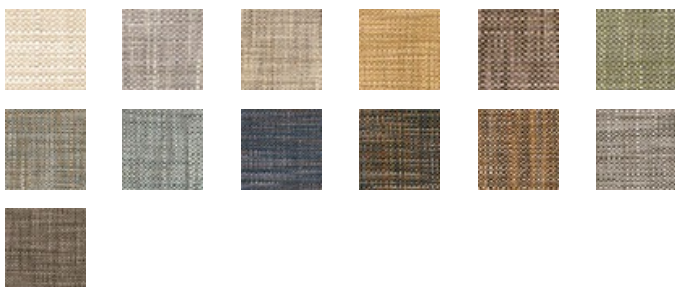

Available Colors

Pattern	Milton
Color	Portabello
Data Number	SD011405
Environments	Healthcare Hospitality
Application	Cornice Board Drapery Top of Bed
Content	POLYESTER
Flammability	NFPA 701 - Method 1
Abrasion	N/A
Width	54.00 inches
Orientation	Pattern Runs Up Roll
Repeat	V: 1.00 inches H: 1.00 inches
ACT Certification	

800.999.0400 | INTERIORS.STANDARDTEXTILE.COM

© 2025 Standard Textile Co., Inc. All Rights Reserved.

STANDARD
TEXTILE est. 1940