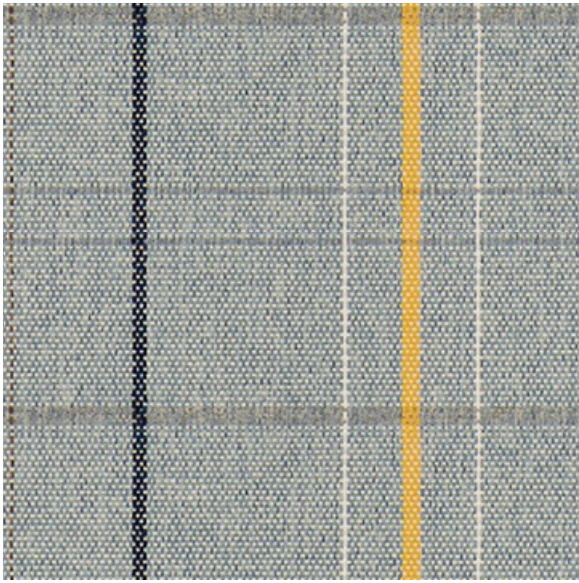

# Homage Chambray

## Available Colors

Disclaimer: We have made an effort to provide fabric images that closely represent the fabric colors. However, due to all the possible variants --light source, monitor quality, etc. -- we can not guarantee that the fabric images accurately represent the true fabric colors. Please take this into consideration if you are trying to color match materials.

800.999.0400 | INTERIORS.STANDARDTEXTILE.COM

© 2022 Standard Textile Co., Inc. All Rights Reserved.

Pattern	Homage
Color	Chambray
Data Number	PH007005
Environments	Healthcare Hospitality
Application	Cornice Board Upholstery - Performance
Content	POLYESTER
Flammability	CBW APPROPRIATE CAL 260+
Abrasion	100,000 Double Rubs Results above 100,000 double rubs have not been shown to be a reliable indicator of increased lifespan.
Width	54.00 inches
Orientation	Railroaded
Repeat	V: 3.50 inches H: 7.00 inches
ACT Certification	

**STANDARD**  
TEXTILE est. 1940