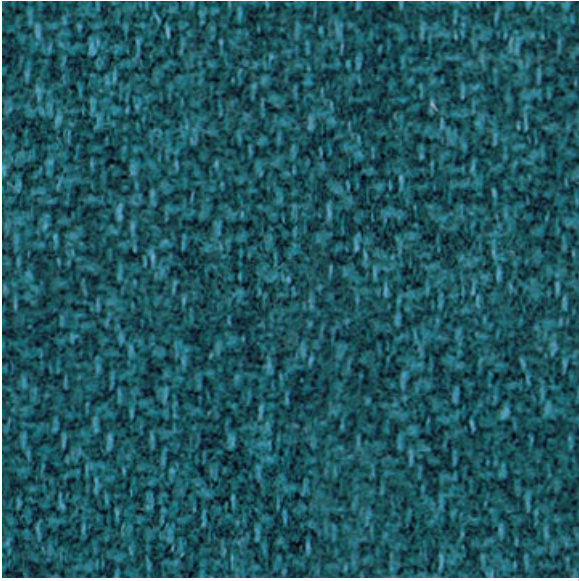

Oslo  
Ocean

Available Colors

Disclaimer: We have made an effort to provide fabric images that closely represent the fabric colors. However, due to all the possible variants --light source, monitor quality, etc. -- we can not guarantee that the fabric images accurately represent the true fabric colors. Please take this into consideration if you are trying to color match materials.

800.999.0400 | INTERIORS.STANDARDTEXTILE.COM

© 2024 Standard Textile Co., Inc. All Rights Reserved.

Pattern	Oslo
Color	Ocean
Data Number	PH003809
Environments	Hospitality
Application	Top of Bed Upholstery Upholstery - Performance
Content	POLYESTER
Flammability	Cal 117
Abrasion	100,000 Double Rubs Results above 100,000 double rubs have not been shown to be a reliable indicator of increased lifespan.
Width	54.00 inches
Orientation	Pattern Runs Up Roll
Repeat	V: 1.00 inches H: 1.00 inches
ACT Certification	

**STANDARD**  
TEXTILE est. 1940