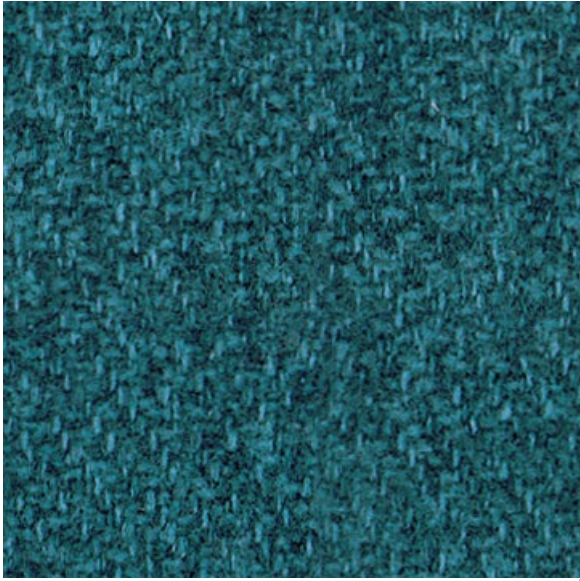

Oslo
Ocean

Available Colors

800.999.0400 | INTERIORS.STANDARDTEXTILE.COM

© 2025 Standard Textile Co., Inc. All Rights Reserved.

Pattern	Oslo
Color	Ocean
Data Number	PH003809
Environments	Hospitality
Application	Top of Bed Upholstery Upholstery - Performance
Content	POLYESTER
Flammability	Cal 117
Abrasion	100,000 Double Rubs Results above 100,000 double rubs have not been shown to be a reliable indicator of increased lifespan.
Width	54.00 inches
Orientation	Pattern Runs Up Roll
Repeat	V: 1.00 inches H: 1.00 inches
ACT Certification	

STANDARD
TEXTILE est. 1940