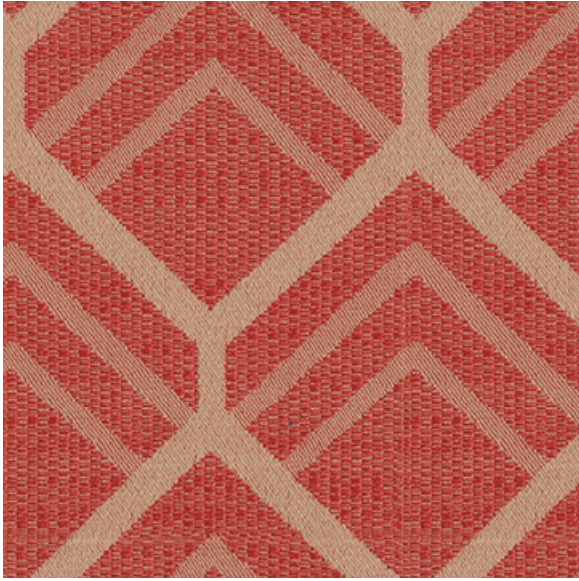

CHESAPEAKE GARNET