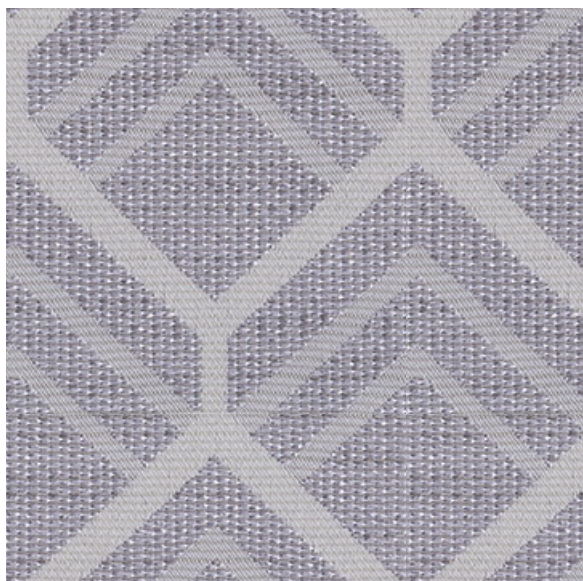

CHESAPEAKE LILAC