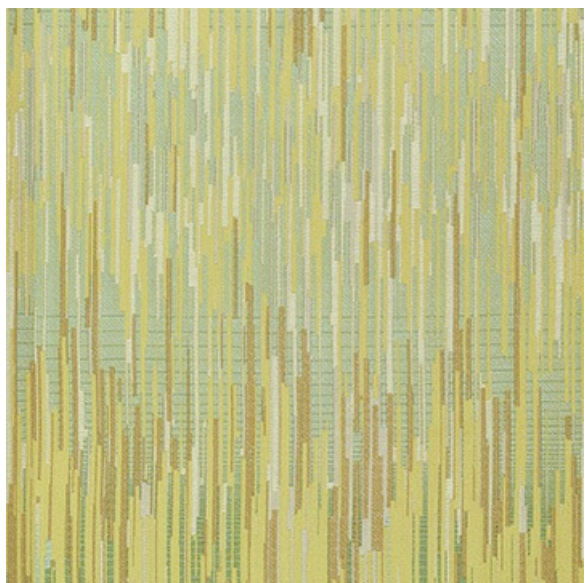

Fitzgerald Kiwi

Available Colors

Pattern	Fitzgerald
Color	Kiwi
Data Number	PD007103
Environments	Hospitality
Application	Cornice Board Drapery Top of Bed
Content	POLYESTER
Flammability	NFPA 701 - Method 1
Abrasion	N/A
Width	54.00 inches
Orientation	Pattern Runs Up Roll
Repeat	V: 29.00 inches H: 13.75 inches
ACT Certification	

Minimum yardage requirements may apply.

800.999.0400 | INTERIORS.STANDARDTEXTILE.COM

© 2025 Standard Textile Co., Inc. All Rights Reserved.

STANDARD
TEXTILE est. 1940