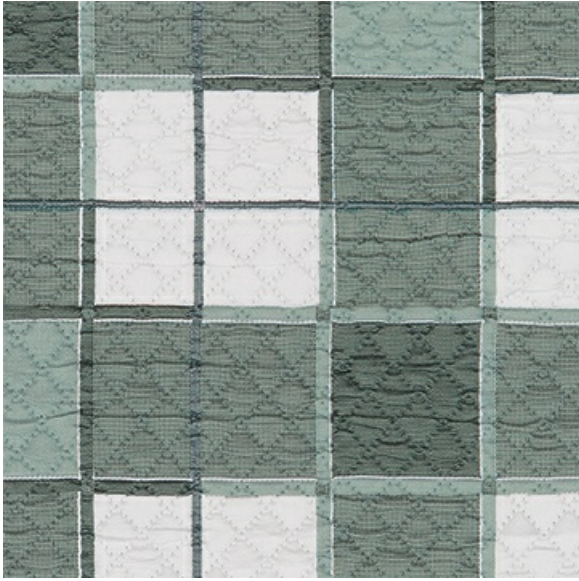

Fenster Spruce

Available Colors

Disclaimer: We have made an effort to provide fabric images that closely represent the fabric colors. However, due to all the possible variants --light source, monitor quality, etc. -- we can not guarantee that the fabric images accurately represent the true fabric colors. Please take this into consideration if you are trying to color match materials.

800.999.0400 | [INTERIORS.STANDARDTEXTILE.COM](https://interiors.standardtextile.com)

© 2020 Standard Textile Co., Inc. All Rights Reserved.

Pattern	Fenster
Color	Spruce
Data Number	PD006201
Environments	Healthcare Hospitality
Application	Top of Bed
Content	100% POLYESTER
Flammability	Not Fire Retardant/Not Rated
Abrasion	N/A
Width	110.00 inches
Orientation	Railroaded
Repeat	V: 13.25 inches H: 13.25 inches
ACT Certification	Not Available

STANDARD
TEXTILE est. 1940