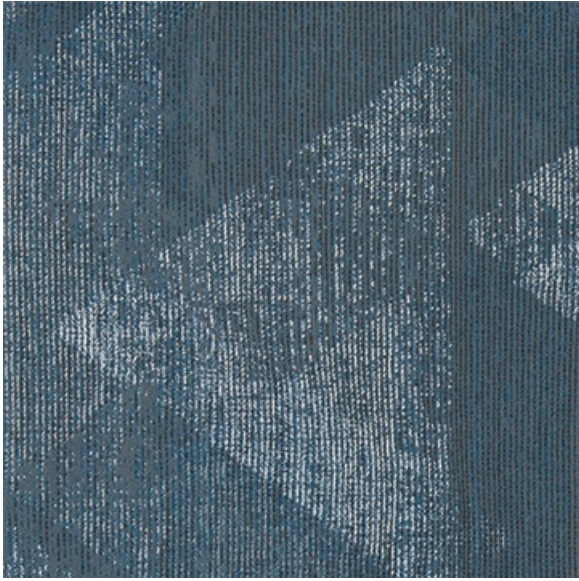

Astrid Marine