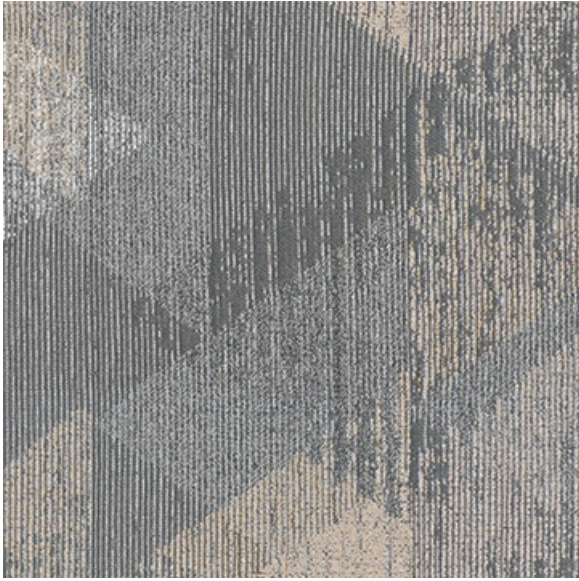

Astrid Flint