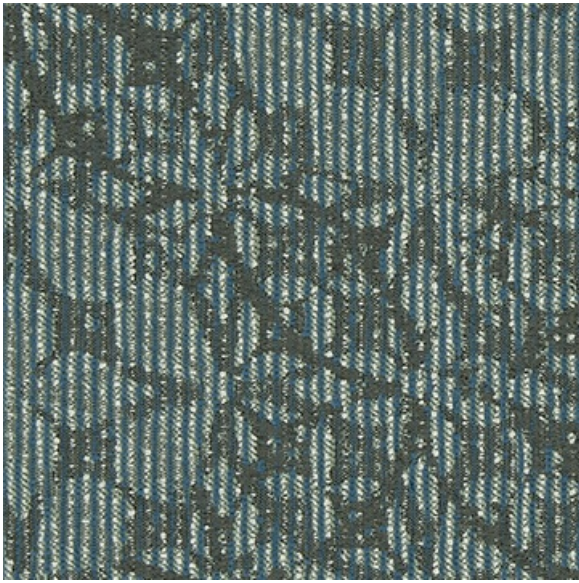

Nebula

Ocean