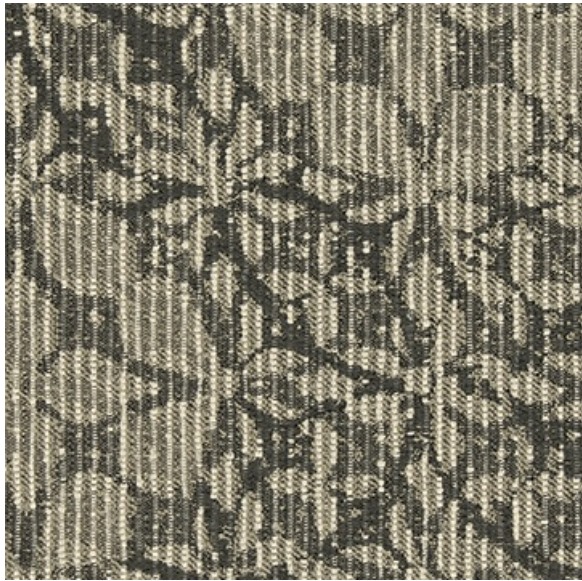

Nebula

Ash

Available Colors

800.999.0400 | INTERIORS.STANDARDTEXTILE.COM

© 2022 Standard Textile Co., Inc. All Rights Reserved.

Pattern	Nebula
Color	Ash
Data Number	CW003703
Environments	Healthcare Hospitality
Application	Cornice Board Upholstery - Crypton
Content	POLYESTER
Flammability	CBW APPROPRIATE CAL 260+
Abrasion	63,000 Double Rubs
Width	54.00 inches
Orientation	Railroaded
Repeat	V: 7.63 inches H: 7.81 inches
ACT Certification	

STANDARD
TEXTILE est. 1940