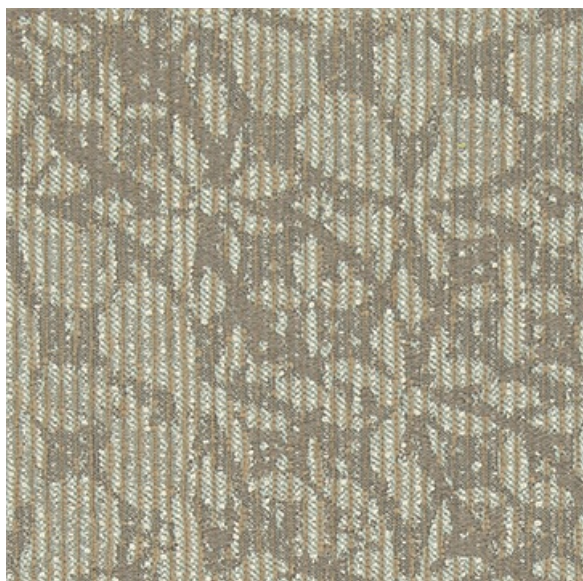

Nebula Mist

Available Colors

Disclaimer: We have made an effort to provide fabric images that closely represent the fabric colors. However, due to all the possible variants --light source, monitor quality, etc. -- we can not guarantee that the fabric images accurately represent the true fabric colors. Please take this into consideration if you are trying to color match materials.

800.999.0400 | INTERIORS.STANDARDTEXTILE.COM

© 2022 Standard Textile Co., Inc. All Rights Reserved.

Pattern	Nebula
Color	Mist
Data Number	CW003702
Environments	Healthcare Hospitality
Application	Cornice Board Upholstery - Crypton
Content	POLYESTER
Flammability	CBW APPROPRIATE CAL 260+
Abrasion	63,000 Double Rubs
Width	54.00 inches
Orientation	Railroaded
Repeat	V: 7.63 inches H: 7.81 inches
ACT Certification	