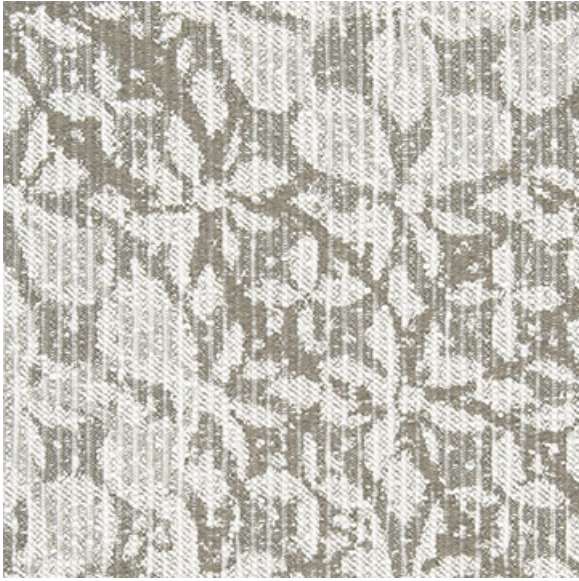

Nebula

Birch