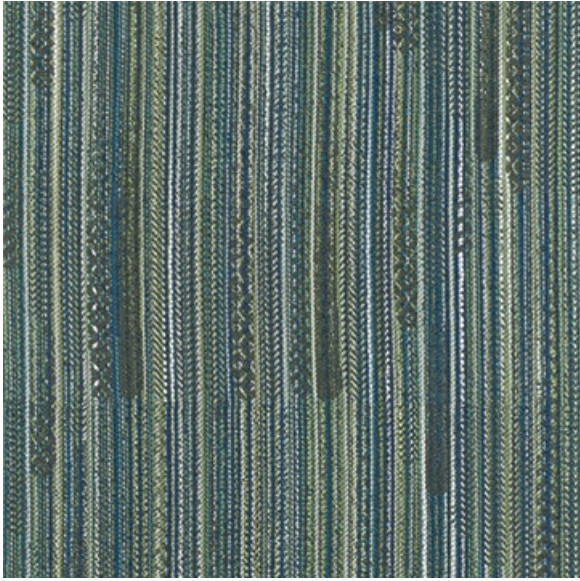

Bellatrix Pacific