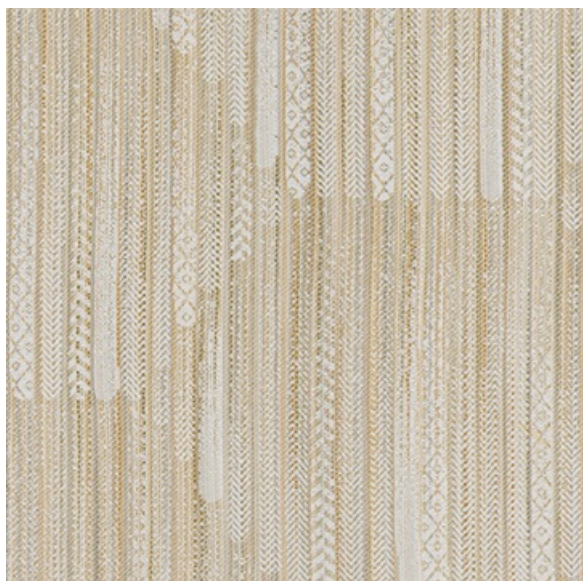

Bellatrix Caramel

Available Colors

Disclaimer: We have made an effort to provide fabric images that closely represent the fabric colors. However, due to all the possible variants --light source, monitor quality, etc. -- we can not guarantee that the fabric images accurately represent the true fabric colors. Please take this into consideration if you are trying to color match materials.

800.999.0400 | INTERIORS.STANDARDTEXTILE.COM

© 2022 Standard Textile Co., Inc. All Rights Reserved.

Pattern	Bellatrix
Color	Caramel
Data Number	CW003602
Environments	Healthcare Hospitality
Application	Cornice Board Upholstery - Crypton
Content	75.71% Polyester, 24.29% PCR
Flammability	CBW APPROPRIATE CAL 260+
Abrasion	40,000 Double Rubs
Width	54.00 inches
Orientation	Railroaded
Repeat	V: 9.69 inches H: 9.69 inches
ACT Certification	

STANDARD
TEXTILE est. 1940