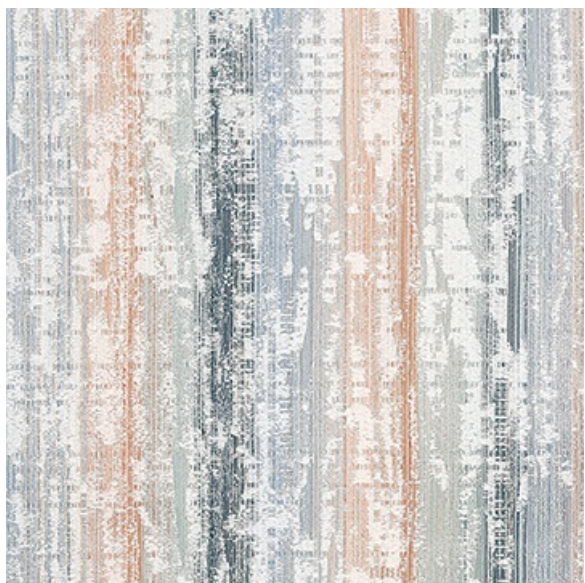

## Available Colors

Disclaimer: We have made an effort to provide fabric images that closely represent the fabric colors. However, due to all the possible variants --light source, monitor quality, etc. -- we can not guarantee that the fabric images accurately represent the true fabric colors. Please take this into consideration if you are trying to color match materials.

800.999.0400 | INTERIORS.STANDARDTEXTILE.COM

© 2025 Standard Textile Co., Inc. All Rights Reserved.

Pattern	NOBLE
Color	PALM SPRINGS
Data Number	CM968904
Environments	Healthcare
Application	Drapery Privacy Curtain Top of Bed
Content	POLYESTER
Flammability	NFPA 701 - Method 1
Abrasion	N/A
Width	72.25 inches
Orientation	Railroaded
Repeat	V: 18.85 inches H: 18.38 inches
ACT Certification	