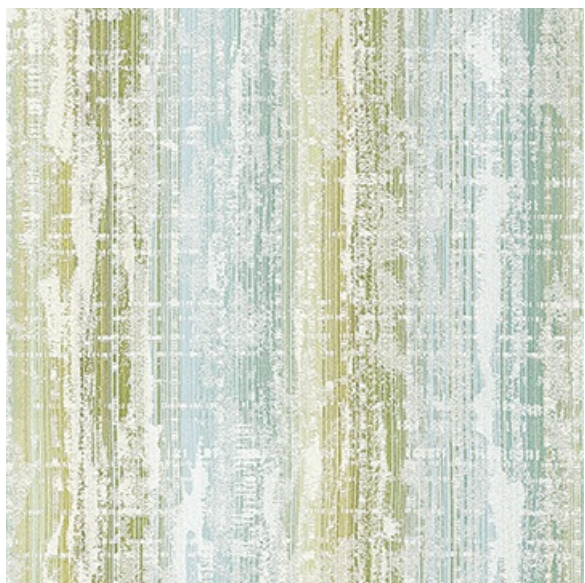

NOBLE LAKESIDE

Available Colors

Disclaimer: We have made an effort to provide fabric images that closely represent the fabric colors. However, due to all the possible variants --light source, monitor quality, etc. -- we can not guarantee that the fabric images accurately represent the true fabric colors. Please take this into consideration if you are trying to color match materials.

800.999.0400 | INTERIORS.STANDARDTEXTILE.COM

© 2025 Standard Textile Co., Inc. All Rights Reserved.

Pattern	NOBLE
Color	LAKESIDE
Data Number	CM968903
Environments	Healthcare
Application	Drapery Privacy Curtain Top of Bed
Content	POLYESTER
Flammability	NFPA 701 - Method 1
Abrasion	N/A
Width	72.25 inches
Orientation	Railroaded
Repeat	V: 18.85 inches H: 18.38 inches
ACT Certification	