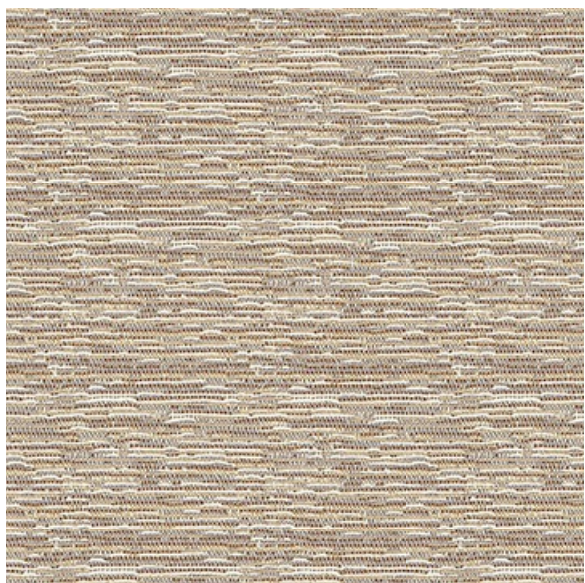

Wavelength Bark

Available Colors

Disclaimer: We have made an effort to provide fabric images that closely represent the fabric colors. However, due to all the possible variants --light source, monitor quality, etc. -- we can not guarantee that the fabric images accurately represent the true fabric colors. Please take this into consideration if you are trying to color match materials.

800.999.0400 | INTERIORS.STANDARDTEXTILE.COM

© 2024 Standard Textile Co., Inc. All Rights Reserved.

Pattern	Wavelength
Color	Bark
Data Number	CM913414
Environments	Healthcare
Application	Cornice Board Drapery Privacy Curtain Shower Curtain Top of Bed
Content	POLYESTER
Flammability	NFPA 701 - Method 1
Abrasion	N/A
Width	72.00 inches
Orientation	Pattern Runs Up Roll
Repeat	V: 1.00 inches H: 1.00 inches
ACT Certification	