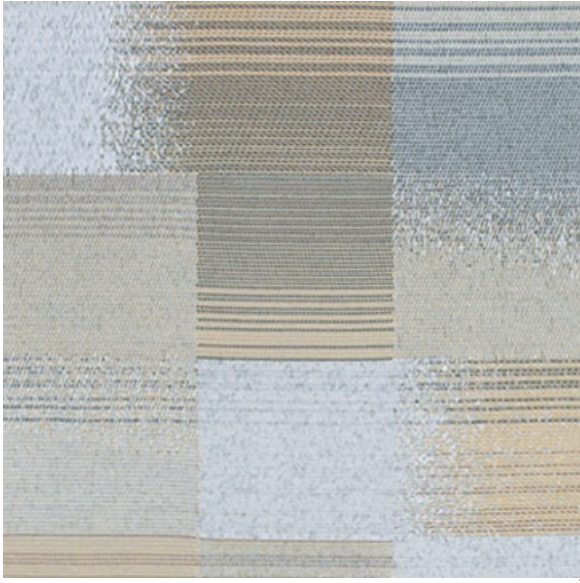

Blocks Puddle

Available Colors

Disclaimer: We have made an effort to provide fabric images that closely represent the fabric colors. However, due to all the possible variants --light source, monitor quality, etc. -- we can not guarantee that the fabric images accurately represent the true fabric colors. Please take this into consideration if you are trying to color match materials.

800.999.0400 | INTERIORS.STANDARDTEXTILE.COM

© 2025 Standard Textile Co., Inc. All Rights Reserved.

Pattern	Blocks
Color	Puddle
Data Number	CM846206
Environments	Healthcare
Application	Cornice Board Drapery Privacy Curtain Top of Bed
Content	POLYESTER
Flammability	NFPA 701 - Method 1
Abrasion	N/A
Width	72.00 inches
Orientation	Pattern Runs Up Roll
Repeat	V: 6.25 inches H: 6.75 inches
ACT Certification	