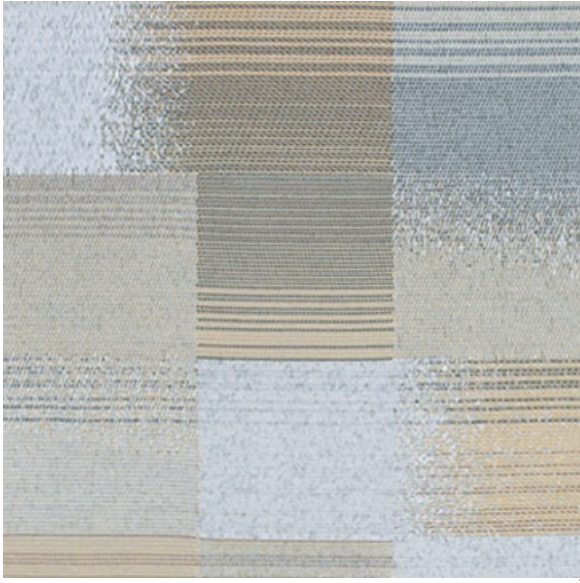

Blocks Puddle

Available Colors

Disclaimer: We have made an effort to provide fabric images that closely represent the fabric colors. However, due to all the possible variants --light source, monitor quality, etc. -- we can not guarantee that the fabric images accurately represent the true fabric colors. Please take this into consideration if you are trying to color match materials.

800.999.0400 | INTERIORS.STANDARDTEXTILE.COM

© 2024 Standard Textile Co., Inc. All Rights Reserved.

Pattern	Blocks
Color	Puddle
Data Number	CM846206
Environments	Healthcare
Application	Cornice Board Drapery Privacy Curtain Top of Bed
Content	POLYESTER
Flammability	NFPA 701 - Method 1
Abrasion	N/A
Width	72.00 inches
Orientation	Pattern Runs Up Roll
Repeat	V: 6.25 inches H: 6.75 inches
ACT Certification	