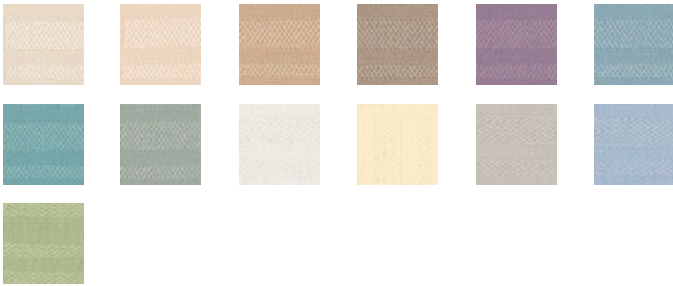

Available Colors

Pattern	Bezel
Color	Cinderblock
Data Number	CM768114
Environments	Healthcare
Application	Cornice Board Drapery Privacy Curtain Shower Curtain Top of Bed
Content	POLYESTER
Flammability	NFPA 701 - Method 1
Abrasion	N/A
Width	76.00 inches
Orientation	Railroaded
Repeat	V: 2.00 inches H: 2.00 inches
ACT Certification	

800.999.0400 | INTERIORS.STANDARDTEXTILE.COM

© 2024 Standard Textile Co., Inc. All Rights Reserved.

STANDARD
TEXTILE est. 1940