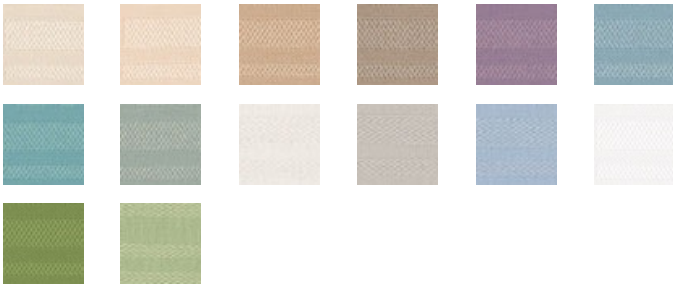

Available Colors

Pattern	Bezel
Color	Cinderblock
Data Number	CM768114
Environments	Healthcare
Application	Cornice Board Drapery Privacy Curtain Shower Curtain Top of Bed
Content	POLYESTER
Flammability	NFPA 701 - Method 1
Abrasion	N/A
Width	76.00 inches
Orientation	Railroaded
Repeat	V: 2.00 inches H: 2.00 inches
ACT Certification	

800.999.0400 | INTERIORS.STANDARDTEXTILE.COM

© 2025 Standard Textile Co., Inc. All Rights Reserved.

STANDARD
TEXTILE est. 1940