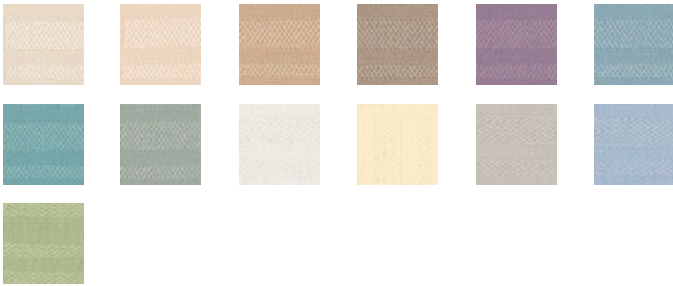

Available Colors

Pattern	Bezel
Color	Paperwhite
Data Number	CM768112
Environments	Healthcare
Application	Cornice Board Drapery Privacy Curtain Shower Curtain Top of Bed
Content	POLYESTER
Flammability	NFPA 701 - Method 1
Abrasion	N/A
Width	76.00 inches
Orientation	Railroaded
Repeat	V: 2.00 inches H: 2.00 inches
ACT Certification	

800.999.0400 | INTERIORS.STANDARDTEXTILE.COM

© 2024 Standard Textile Co., Inc. All Rights Reserved.

STANDARD
TEXTILE est. 1940