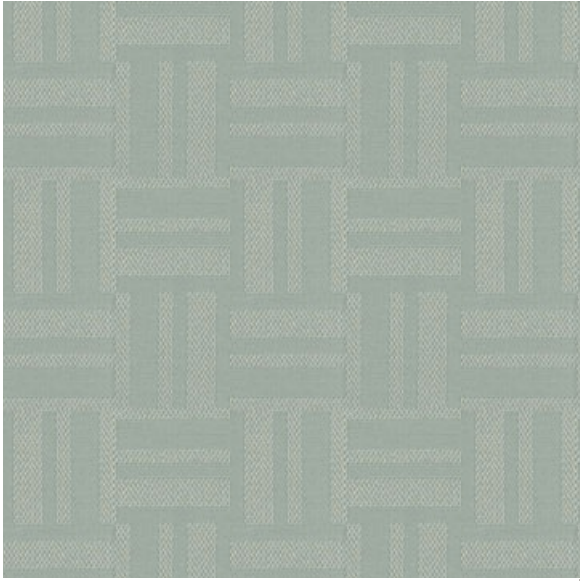

Bezel Bamboo

Available Colors

Pattern	Bezel
Color	Bamboo
Data Number	CM768111
Environments	Healthcare
Application	Cornice Board Drapery Privacy Curtain Shower Curtain Top of Bed
Content	POLYESTER
Flammability	NFPA 701 - Method 1
Abrasion	N/A
Width	76.00 inches
Orientation	Railroaded
Repeat	V: 2.00 inches H: 2.00 inches
ACT Certification	