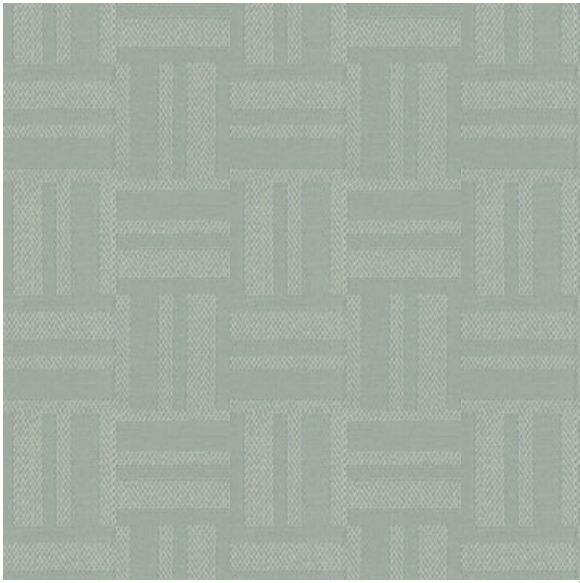

Bezel Bamboo