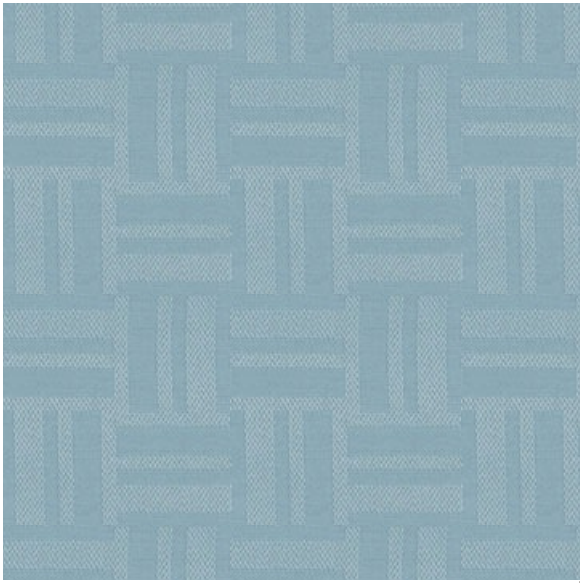

# Bezel Harbor

## Available Colors

|                   |   |
|-------------------|---|
| Pattern           | Bezel   |
| Color             | Harbor  |
| Data Number       | CM768109  |
| Environments      | Healthcare  |
| Application       | Cornice Board<br>Drapery<br>Privacy Curtain<br>Shower Curtain<br>Top of Bed |
| Content           | POLYESTER   |
| Flammability      | NFPA 701 - Method 1   |
| Abrasion          | N/A   |
| Width             | 76.00 inches  |
| Orientation       | Railroaded  |
| Repeat            | V: 2.00 inches<br>H: 2.00 inches  |
| ACT Certification |   |