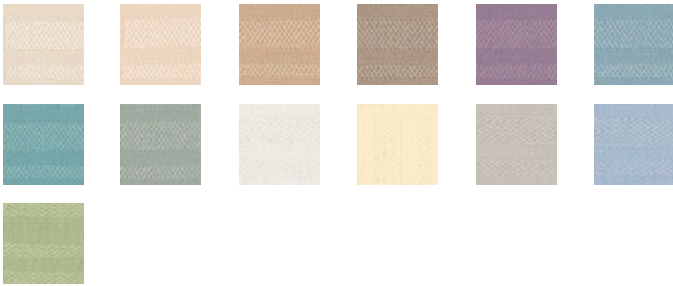

Available Colors

Pattern	Bezel
Color	Elderberry
Data Number	CM768108
Environments	Healthcare
Application	Cornice Board Drapery Privacy Curtain Shower Curtain Top of Bed
Content	POLYESTER
Flammability	NFPA 701 - Method 1
Abrasion	N/A
Width	76.00 inches
Orientation	Railroaded
Repeat	V: 2.00 inches H: 2.00 inches
ACT Certification	

800.999.0400 | INTERIORS.STANDARDTEXTILE.COM

© 2024 Standard Textile Co., Inc. All Rights Reserved.

STANDARD
TEXTILE est. 1940