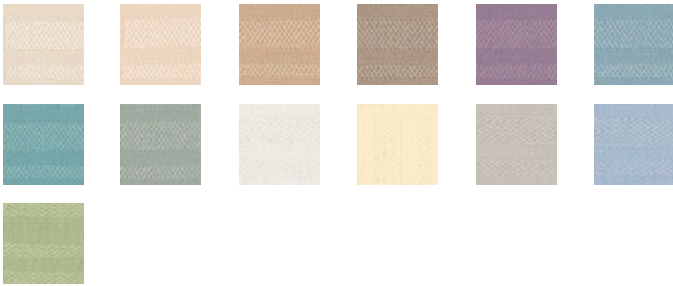

Available Colors

Pattern	Bezel
Color	Mushroom
Data Number	CM768105
Environments	Healthcare
Application	Cornice Board Drapery Privacy Curtain Shower Curtain Top of Bed
Content	POLYESTER
Flammability	NFPA 701 - Method 1
Abrasion	N/A
Width	76.00 inches
Orientation	Railroaded
Repeat	V: 2.00 inches H: 2.00 inches
ACT Certification	

800.999.0400 | INTERIORS.STANDARDTEXTILE.COM

© 2024 Standard Textile Co., Inc. All Rights Reserved.

STANDARD
TEXTILE est. 1940