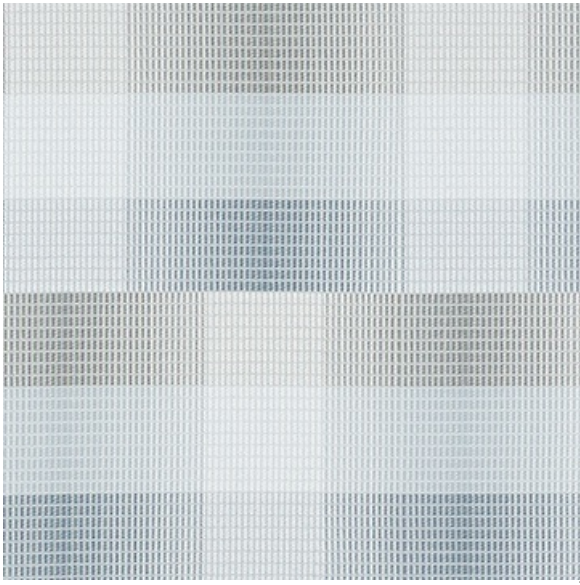

FADE ICE

Available Colors

Disclaimer: We have made an effort to provide fabric images that closely represent the fabric colors. However, due to all the possible variants --light source, monitor quality, etc. -- we can not guarantee that the fabric images accurately represent the true fabric colors. Please take this into consideration if you are trying to color match materials.

800.999.0400 | INTERIORS.STANDARDTEXTILE.COM

© 2024 Standard Textile Co., Inc. All Rights Reserved.

Pattern	FADE
Color	ICE
Data Number	CM165606
Environments	Healthcare
Application	Drapery Privacy Curtain Top of Bed
Content	POLYESTER
Flammability	NFPA 701 - Method 1
Abrasion	N/A
Width	75.00 inches
Orientation	Pattern Runs Up Roll
Repeat	V: 13.50 inches H: 9.30 inches
ACT Certification	

STANDARD
TEXTILE est. 1940