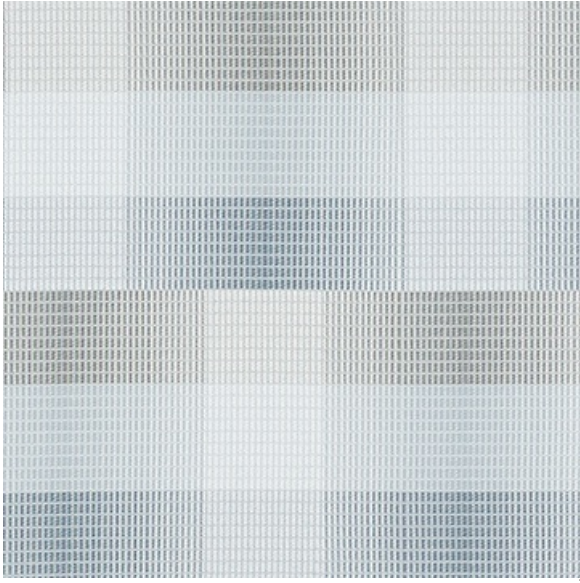

FADE ICE

Available Colors

800.999.0400 | INTERIORS.STANDARDTEXTILE.COM

© 2024 Standard Textile Co., Inc. All Rights Reserved.

Pattern	FADE
Color	ICE
Data Number	CM165606
Environments	Healthcare
Application	Drapery Privacy Curtain Top of Bed
Content	POLYESTER
Flammability	NFPA 701 - Method 1
Abrasion	N/A
Width	75.00 inches
Orientation	Pattern Runs Up Roll
Repeat	V: 13.50 inches H: 9.30 inches
ACT Certification	

STANDARD
TEXTILE est. 1940