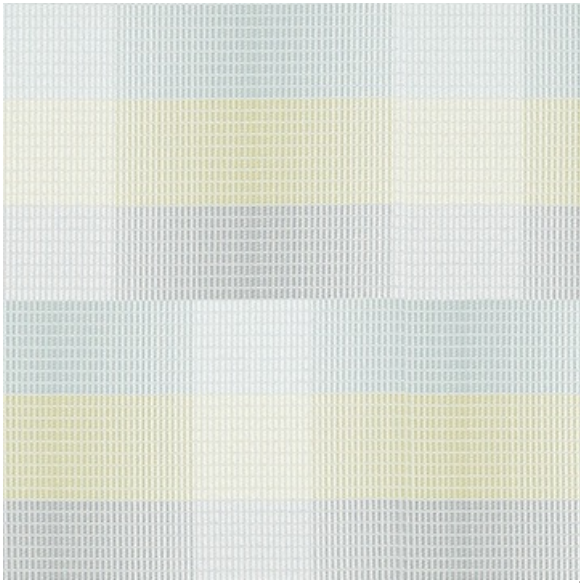

# FADE METRO

## Available Colors

Disclaimer: We have made an effort to provide fabric images that closely represent the fabric colors. However, due to all the possible variants --light source, monitor quality, etc. -- we can not guarantee that the fabric images accurately represent the true fabric colors. Please take this into consideration if you are trying to color match materials.

800.999.0400 | INTERIORS.STANDARDTEXTILE.COM

© 2024 Standard Textile Co., Inc. All Rights Reserved.

Pattern	FADE
Color	METRO
Data Number	CM165603
Environments	Healthcare
Application	Drapery Privacy Curtain Top of Bed
Content	POLYESTER
Flammability	NFPA 701 - Method 1
Abrasion	N/A
Width	75.00 inches
Orientation	Pattern Runs Up Roll
Repeat	V: 13.50 inches H: 9.30 inches
ACT Certification	

**STANDARD**  
TEXTILE est. 1940