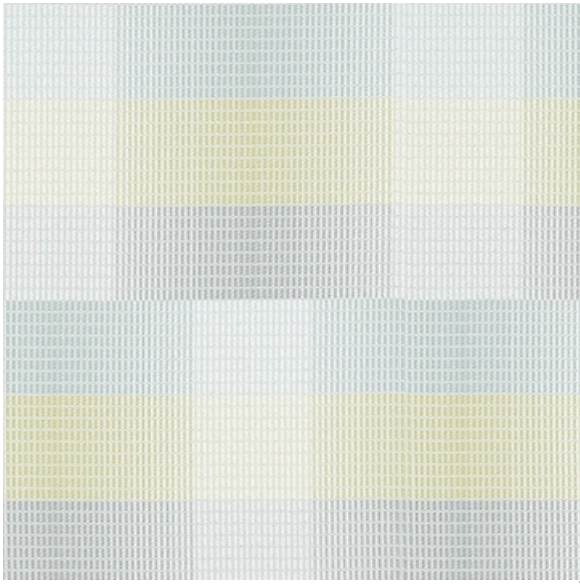

FADE METRO

Available Colors

Disclaimer: We have made an effort to provide fabric images that closely represent the fabric colors. However, due to all the possible variants --light source, monitor quality, etc. -- we can not guarantee that the fabric images accurately represent the true fabric colors. Please take this into consideration if you are trying to color match materials.

800.999.0400 | INTERIORS.STANDARDTEXTILE.COM

© 2025 Standard Textile Co., Inc. All Rights Reserved.

Pattern	FADE
Color	METRO
Data Number	CM165603
Environments	Healthcare
Application	Drapery Privacy Curtain Top of Bed
Content	POLYESTER
Flammability	NFPA 701 - Method 1
Abrasion	N/A
Width	75.00 inches
Orientation	Pattern Runs Up Roll
Repeat	V: 13.50 inches H: 9.30 inches
ACT Certification	

STANDARD
TEXTILE est. 1940