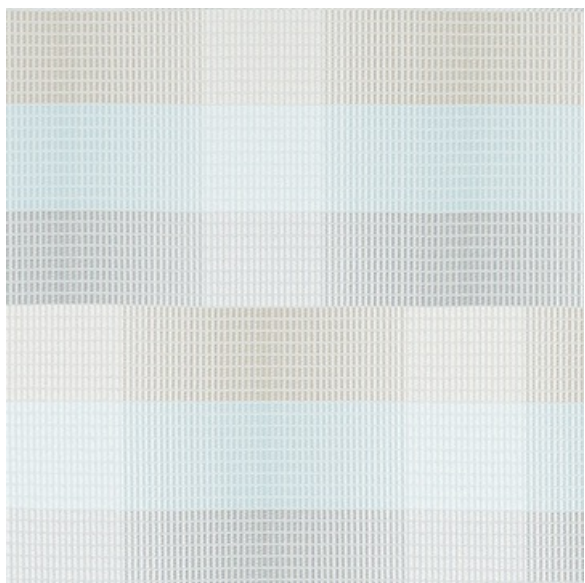

FADE PUDDLE

Available Colors

Disclaimer: We have made an effort to provide fabric images that closely represent the fabric colors. However, due to all the possible variants --light source, monitor quality, etc. -- we can not guarantee that the fabric images accurately represent the true fabric colors. Please take this into consideration if you are trying to color match materials.

800.999.0400 | INTERIORS.STANDARDTEXTILE.COM

© 2024 Standard Textile Co., Inc. All Rights Reserved.

Pattern	FADE
Color	PUDDLE
Data Number	CM165602
Environments	Healthcare
Application	Drapery Privacy Curtain Top of Bed
Content	POLYESTER
Flammability	NFPA 701 - Method 1
Abrasion	N/A
Width	75.00 inches
Orientation	Pattern Runs Up Roll
Repeat	V: 13.50 inches H: 9.30 inches
ACT Certification	

STANDARD
TEXTILE est. 1940