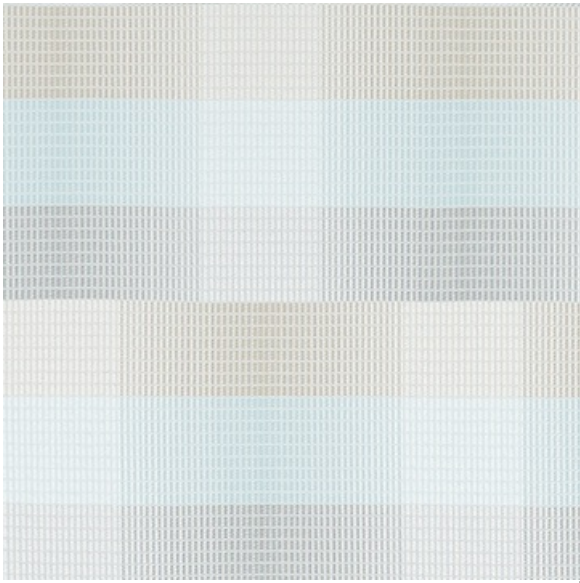

FADE PUDDLE

Available Colors

Disclaimer: We have made an effort to provide fabric images that closely represent the fabric colors. However, due to all the possible variants --light source, monitor quality, etc. -- we can not guarantee that the fabric images accurately represent the true fabric colors. Please take this into consideration if you are trying to color match materials.

800.999.0400 | INTERIORS.STANDARDTEXTILE.COM

© 2025 Standard Textile Co., Inc. All Rights Reserved.

Pattern	FADE
Color	PUDDLE
Data Number	CM165602
Environments	Healthcare
Application	Drapery Privacy Curtain Top of Bed
Content	POLYESTER
Flammability	NFPA 701 - Method 1
Abrasion	N/A
Width	75.00 inches
Orientation	Pattern Runs Up Roll
Repeat	V: 13.50 inches H: 9.30 inches
ACT Certification	

STANDARD
TEXTILE est. 1940