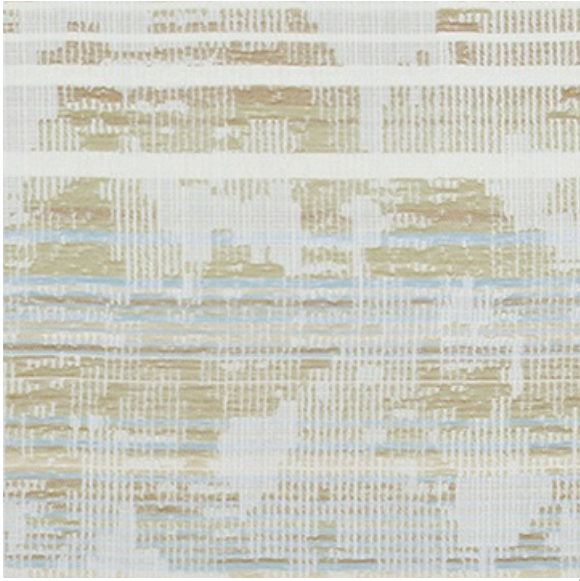

TELFAIR DAYBREAK

Available Colors

Disclaimer: We have made an effort to provide fabric images that closely represent the fabric colors. However, due to all the possible variants --light source, monitor quality, etc. -- we can not guarantee that the fabric images accurately represent the true fabric colors. Please take this into consideration if you are trying to color match materials.

800.999.0400 | INTERIORS.STANDARDTEXTILE.COM

© 2024 Standard Textile Co., Inc. All Rights Reserved.

Pattern	TELFAIR
Color	DAYBREAK
Data Number	CM012902
Environments	Healthcare
Application	Cornice Board Drapery Privacy Curtain Top of Bed
Content	POLYESTER
Flammability	NFPA 701 - Method 1
Abrasion	N/A
Width	76.00 inches
Orientation	Pattern Runs Up Roll
Repeat	V: 14.00 inches H: 20.47 inches
ACT Certification	

STANDARD
TEXTILE est. 1940