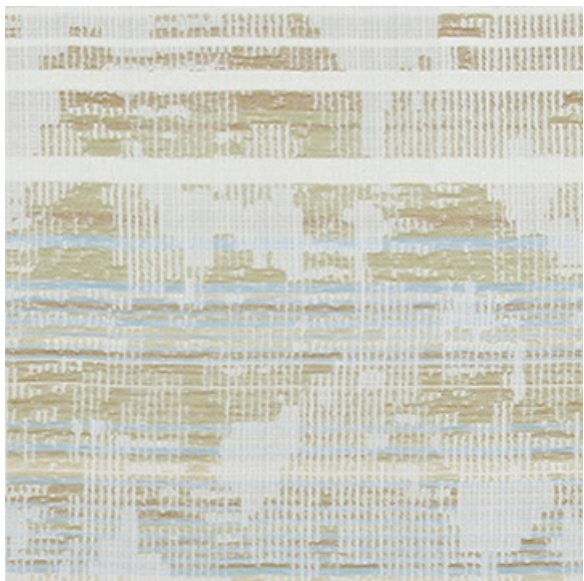

## Available Colors

Disclaimer: We have made an effort to provide fabric images that closely represent the fabric colors. However, due to all the possible variants --light source, monitor quality, etc. -- we can not guarantee that the fabric images accurately represent the true fabric colors. Please take this into consideration if you are trying to color match materials.

800.999.0400 | INTERIORS.STANDARDTEXTILE.COM

© 2024 Standard Textile Co., Inc. All Rights Reserved.

|                   |   |
|-------------------|---|
| Pattern           | TELFAIR   |
| Color             | DAYBREAK  |
| Data Number       | CM012902  |
| Environments      | Healthcare  |
| Application       | Cornice Board<br>Drapery<br>Privacy Curtain<br>Top of Bed |
| Content           | POLYESTER   |
| Flammability      | NFPA 701 - Method 1                                       |
| Abrasion          | N/A   |
| Width             | 76.00 inches  |
| Orientation       | Pattern Runs Up Roll                                      |
| Repeat            | V: 14.00 inches<br>H: 20.47 inches                        |
| ACT Certification |   |

**STANDARD**  
TEXTILE est. 1940