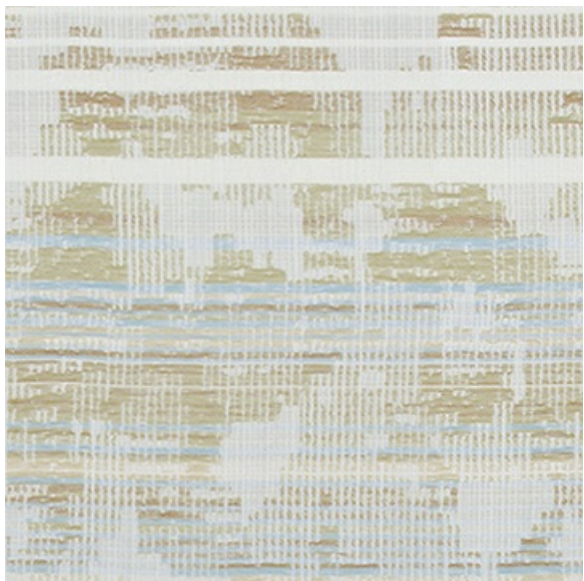

TELFAIR DAYBREAK

Available Colors

Disclaimer: We have made an effort to provide fabric images that closely represent the fabric colors. However, due to all the possible variants --light source, monitor quality, etc. -- we can not guarantee that the fabric images accurately represent the true fabric colors. Please take this into consideration if you are trying to color match materials.

800.999.0400 | [INTERIORS.STANDARDTEXTILE.COM](https://interiors.standardtextile.com)

© 2025 Standard Textile Co., Inc. All Rights Reserved.

Pattern	TELFAIR
Color	DAYBREAK
Data Number	CM012902
Environments	Healthcare
Application	Cornice Board Drapery Privacy Curtain Top of Bed
Content	POLYESTER
Flammability	NFPA 701 - Method 1
Abrasion	N/A
Width	76.00 inches
Orientation	Pattern Runs Up Roll
Repeat	V: 14.00 inches H: 20.47 inches
ACT Certification	

STANDARD
TEXTILE est. 1940