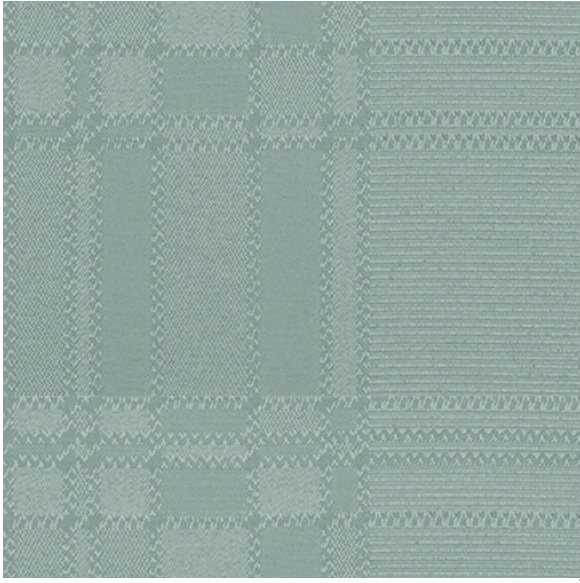

EVERSON SEAFOAM

Available Colors

Disclaimer: We have made an effort to provide fabric images that closely represent the fabric colors. However, due to all the possible variants --light source, monitor quality, etc. -- we can not guarantee that the fabric images accurately represent the true fabric colors. Please take this into consideration if you are trying to color match materials.

800.999.0400 | INTERIORS.STANDARDTEXTILE.COM

© 2024 Standard Textile Co., Inc. All Rights Reserved.

| | |
|-------------------|---|
| Pattern | EVERSON |
| Color | SEAFOAM |
| Data Number | CM012806 |
| Environments | Healthcare |
| Application | Cornice Board Drapery Privacy Curtain Shower Curtain Top of Bed |
| Content | POLYESTER |
| Flammability | NFPA 701 - Method 1 |
| Abrasion | N/A |
| Width | 72.00 inches |
| Orientation | Pattern Runs Up Roll |
| Repeat | V: 5.31 inches H: 5.14 inches |
| ACT Certification | |