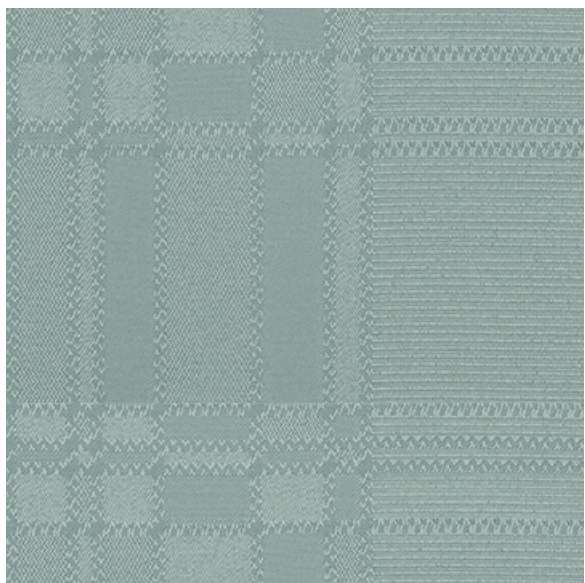

# EVERSON SEAFOAM

## Available Colors

Disclaimer: We have made an effort to provide fabric images that closely represent the fabric colors. However, due to all the possible variants --light source, monitor quality, etc. -- we can not guarantee that the fabric images accurately represent the true fabric colors. Please take this into consideration if you are trying to color match materials.

800.999.0400 | INTERIORS.STANDARDTEXTILE.COM

© 2025 Standard Textile Co., Inc. All Rights Reserved.

Pattern	EVERSON
Color	SEAFOAM
Data Number	CM012806
Environments	Healthcare
Application	Cornice Board Drapery Privacy Curtain Shower Curtain Top of Bed
Content	POLYESTER
Flammability	NFPA 701 - Method 1
Abrasion	N/A
Width	72.00 inches
Orientation	Pattern Runs Up Roll
Repeat	V: 5.31 inches H: 5.14 inches
ACT Certification	

**STANDARD**  
TEXTILE est. 1940