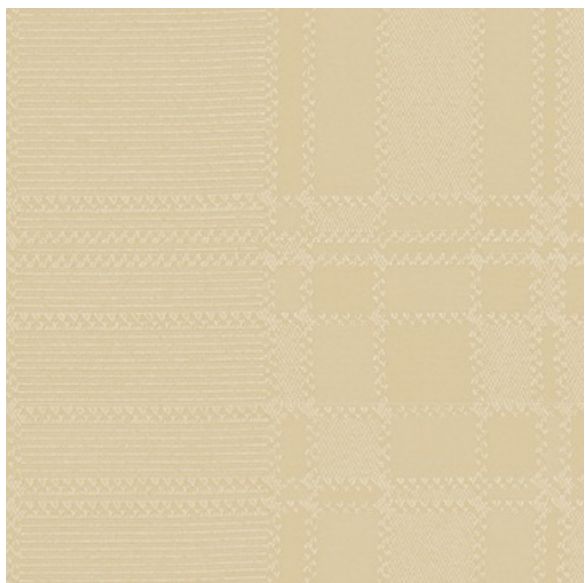

EVERSON CASHEW

Available Colors

Disclaimer: We have made an effort to provide fabric images that closely represent the fabric colors. However, due to all the possible variants --light source, monitor quality, etc. -- we can not guarantee that the fabric images accurately represent the true fabric colors. Please take this into consideration if you are trying to color match materials.

800.999.0400 | INTERIORS.STANDARDTEXTILE.COM

© 2024 Standard Textile Co., Inc. All Rights Reserved.

Pattern	EVERSON
Color	CASHEW
Data Number	CM012803
Environments	Healthcare
Application	Cornice Board Drapery Privacy Curtain Shower Curtain Top of Bed
Content	POLYESTER
Flammability	NFPA 701 - Method 1
Abrasion	N/A
Width	72.00 inches
Orientation	Pattern Runs Up Roll
Repeat	V: 5.31 inches H: 5.14 inches
ACT Certification	