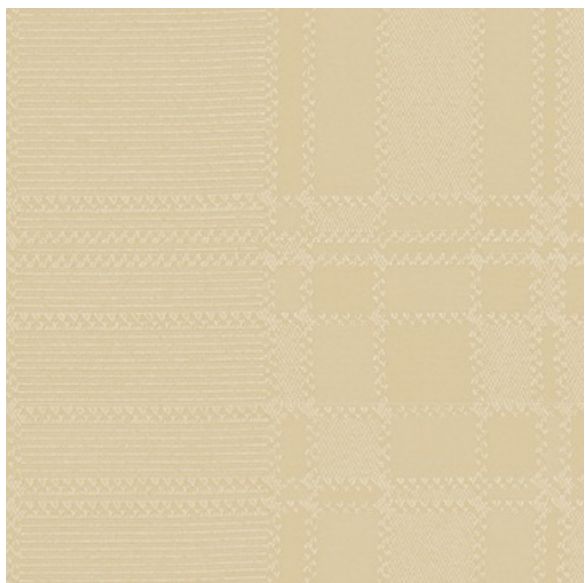

# EVERSON CASHEW

## Available Colors

Disclaimer: We have made an effort to provide fabric images that closely represent the fabric colors. However, due to all the possible variants --light source, monitor quality, etc. -- we can not guarantee that the fabric images accurately represent the true fabric colors. Please take this into consideration if you are trying to color match materials.

800.999.0400 | INTERIORS.STANDARDTEXTILE.COM

© 2024 Standard Textile Co., Inc. All Rights Reserved.

Pattern	EVERSON
Color	CASHEW
Data Number	CM012803
Environments	Healthcare
Application	Cornice Board Drapery Privacy Curtain Shower Curtain Top of Bed
Content	POLYESTER
Flammability	NFPA 701 - Method 1
Abrasion	N/A
Width	72.00 inches
Orientation	Pattern Runs Up Roll
Repeat	V: 5.31 inches H: 5.14 inches
ACT Certification	