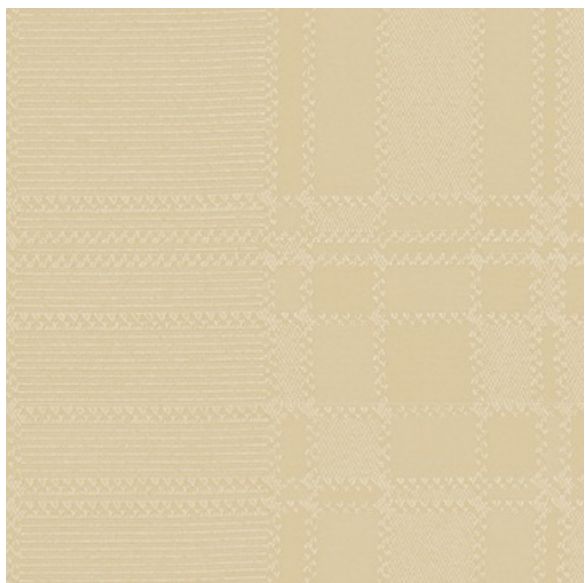

# EVERSON CASHEW

## Available Colors

Disclaimer: We have made an effort to provide fabric images that closely represent the fabric colors. However, due to all the possible variants --light source, monitor quality, etc. -- we can not guarantee that the fabric images accurately represent the true fabric colors. Please take this into consideration if you are trying to color match materials.

800.999.0400 | INTERIORS.STANDARDTEXTILE.COM

© 2025 Standard Textile Co., Inc. All Rights Reserved.

Pattern	EVERSON
Color	CASHEW
Data Number	CM012803
Environments	Healthcare
Application	Cornice Board Drapery Privacy Curtain Shower Curtain Top of Bed
Content	POLYESTER
Flammability	NFPA 701 - Method 1
Abrasion	N/A
Width	72.00 inches
Orientation	Pattern Runs Up Roll
Repeat	V: 5.31 inches H: 5.14 inches
ACT Certification	