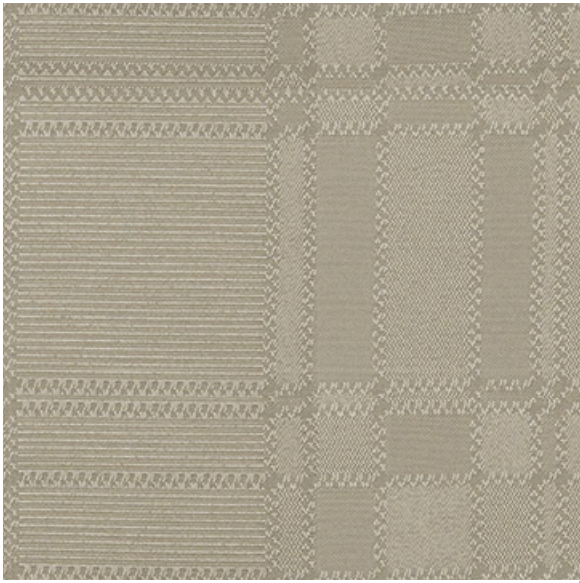

EVERSON MUSHROOM

Available Colors

Disclaimer: We have made an effort to provide fabric images that closely represent the fabric colors. However, due to all the possible variants --light source, monitor quality, etc. -- we can not guarantee that the fabric images accurately represent the true fabric colors. Please take this into consideration if you are trying to color match materials.

800.999.0400 | INTERIORS.STANDARDTEXTILE.COM

© 2025 Standard Textile Co., Inc. All Rights Reserved.

Pattern	EVERSON
Color	MUSHROOM
Data Number	CM012802
Environments	Healthcare
Application	Cornice Board Drapery Privacy Curtain Shower Curtain Top of Bed
Content	POLYESTER
Flammability	NFPA 701 - Method 1
Abrasion	N/A
Width	72.00 inches
Orientation	Pattern Runs Up Roll
Repeat	V: 5.31 inches H: 5.14 inches
ACT Certification	