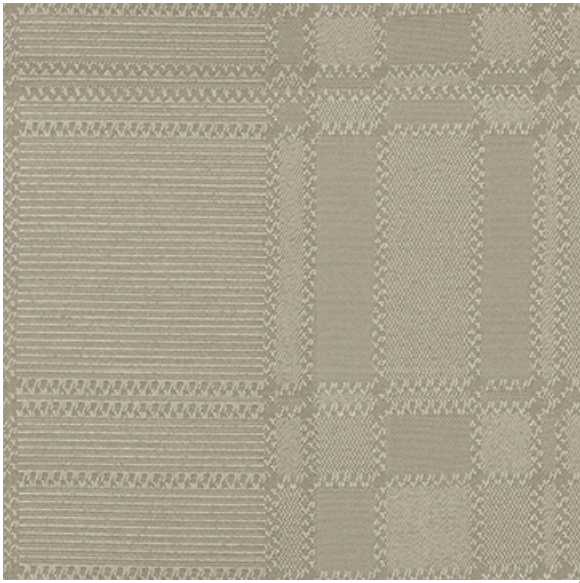

# EVERSON MUSHROOM

## Available Colors

Disclaimer: We have made an effort to provide fabric images that closely represent the fabric colors. However, due to all the possible variants --light source, monitor quality, etc. -- we can not guarantee that the fabric images accurately represent the true fabric colors. Please take this into consideration if you are trying to color match materials.

800.999.0400 | INTERIORS.STANDARDTEXTILE.COM

© 2025 Standard Textile Co., Inc. All Rights Reserved.

Pattern	EVERSON
Color	MUSHROOM
Data Number	CM012802
Environments	Healthcare
Application	Cornice Board Drapery Privacy Curtain Shower Curtain Top of Bed
Content	POLYESTER
Flammability	NFPA 701 - Method 1
Abrasion	N/A
Width	72.00 inches
Orientation	Pattern Runs Up Roll
Repeat	V: 5.31 inches H: 5.14 inches
ACT Certification	

**STANDARD**  
TEXTILE est. 1940