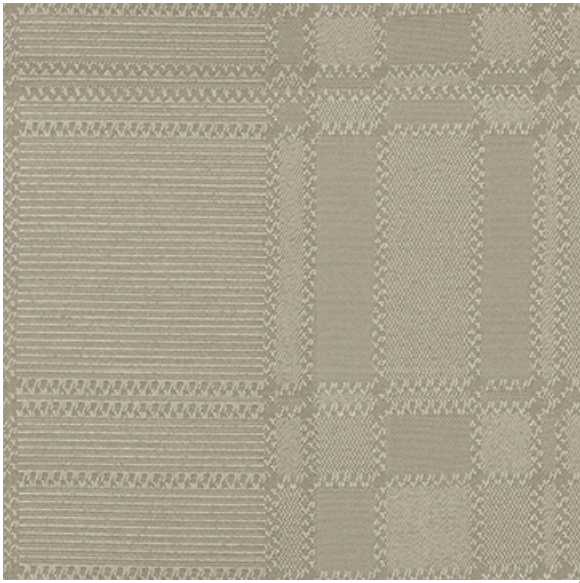

EVERSON MUSHROOM

Available Colors

Disclaimer: We have made an effort to provide fabric images that closely represent the fabric colors. However, due to all the possible variants --light source, monitor quality, etc. -- we can not guarantee that the fabric images accurately represent the true fabric colors. Please take this into consideration if you are trying to color match materials.

800.999.0400 | INTERIORS.STANDARDTEXTILE.COM

© 2024 Standard Textile Co., Inc. All Rights Reserved.

Pattern	EVERSON
Color	MUSHROOM
Data Number	CM012802
Environments	Healthcare
Application	Cornice Board Drapery Privacy Curtain Shower Curtain Top of Bed
Content	POLYESTER
Flammability	NFPA 701 - Method 1
Abrasion	N/A
Width	72.00 inches
Orientation	Pattern Runs Up Roll
Repeat	V: 5.31 inches H: 5.14 inches
ACT Certification	