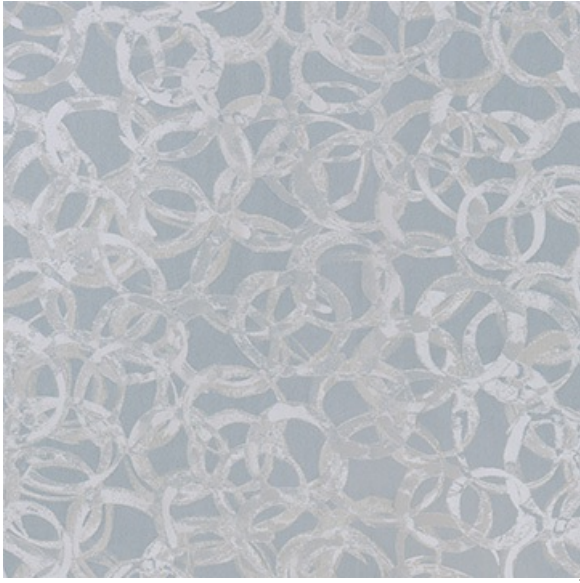

Enso

Silver Mist