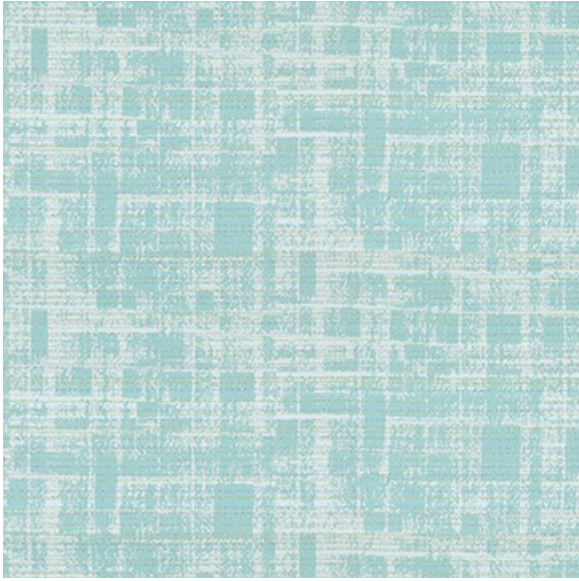

Discover Atlantis