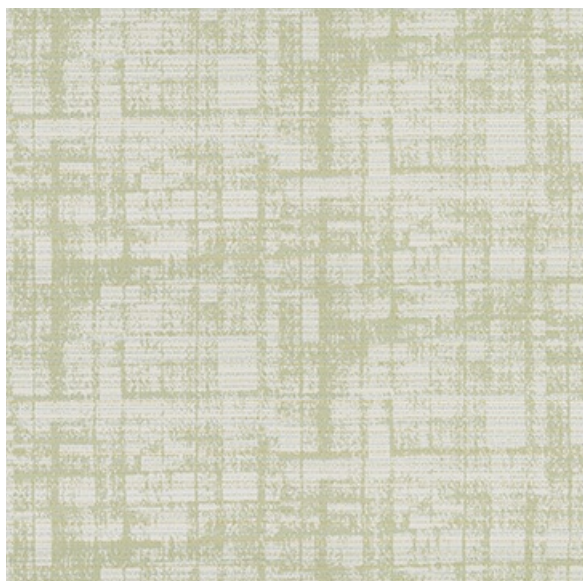

Discovery Field