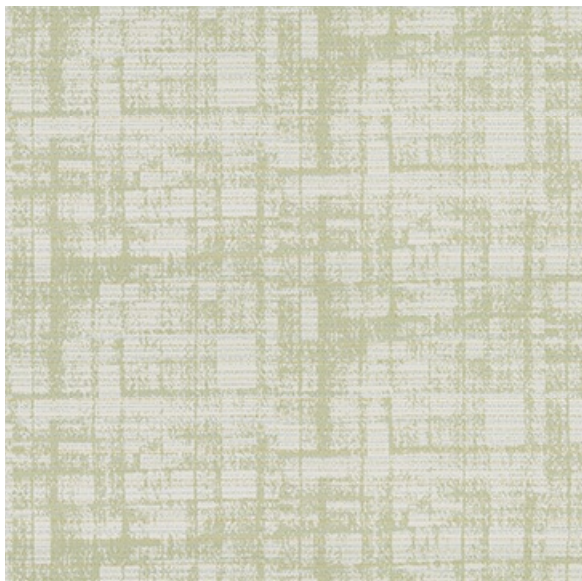

Discovery Field

Available Colors

800.999.0400 | INTERIORS.STANDARDTEXTILE.COM

© 2024 Standard Textile Co., Inc. All Rights Reserved.

Pattern	Discovery
Color	Field
Data Number	CM008904
Environments	Healthcare
Application	Drapery Privacy Curtain Top of Bed
Content	POLYESTER
Flammability	NFPA 701 - Method 1
Abrasion	N/A
Width	72.00 inches
Orientation	Pattern Runs Up Roll
Repeat	V: 37.00 inches H: 13.00 inches
ACT Certification	

STANDARD
TEXTILE est. 1940