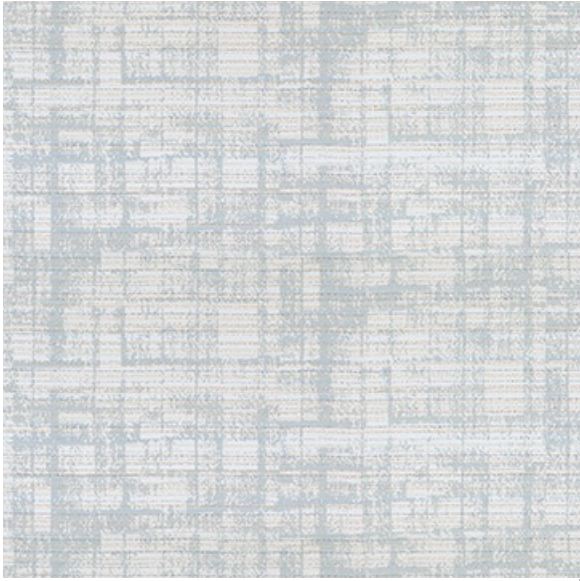

## Available Colors

Disclaimer: We have made an effort to provide fabric images that closely represent the fabric colors. However, due to all the possible variants --light source, monitor quality, etc. -- we can not guarantee that the fabric images accurately represent the true fabric colors. Please take this into consideration if you are trying to color match materials.

800.999.0400 | INTERIORS.STANDARDTEXTILE.COM

© 2025 Standard Textile Co., Inc. All Rights Reserved.

Pattern	Discovery
Color	Atmosphere
Data Number	CM008902
Environments	Healthcare
Application	Drapery Privacy Curtain Top of Bed
Content	POLYESTER
Flammability	NFPA 701 - Method 1
Abrasion	N/A
Width	72.00 inches
Orientation	Pattern Runs Up Roll
Repeat	V: 37.00 inches H: 13.00 inches
ACT Certification	

**STANDARD**  
TEXTILE est. 1940