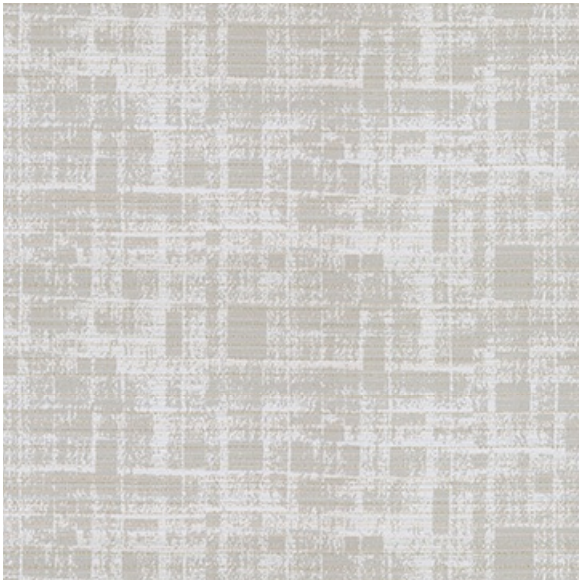

Discovery Quarry

Available Colors

Disclaimer: We have made an effort to provide fabric images that closely represent the fabric colors. However, due to all the possible variants --light source, monitor quality, etc. -- we can not guarantee that the fabric images accurately represent the true fabric colors. Please take this into consideration if you are trying to color match materials.

800.999.0400 | [INTERIORS.STANDARDTEXTILE.COM](https://interiors.standardtextile.com)

© 2022 Standard Textile Co., Inc. All Rights Reserved.

| | |
|-------------------|------------------------------------|
| Pattern | Discovery |
| Color | Quarry |
| Data Number | CM008901 |
| Environments | Healthcare |
| Application | Privacy Curtain Top of Bed |
| Content | 100% POLYESTER |
| Flammability | Passes NFPA 701 |
| Abrasion | N/A |
| Width | 72.00 inches |
| Orientation | Pattern Runs Up Roll |
| Repeat | V: 37.00 inches H: 13.00 inches |
| ACT Certification | |